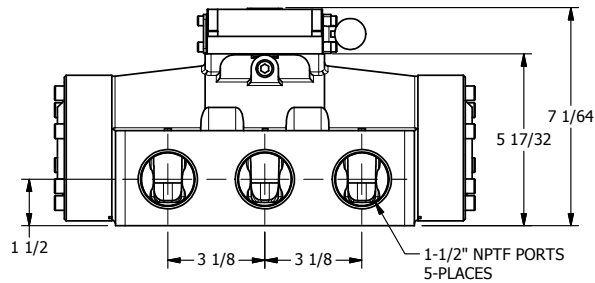

4

3

2

1

AAA
PRODUCTS
INTERNATIONAL

**AAA PRODUCTS
INTERNATIONAL**
7114 Harry Hines Blvd
Dallas, TX 75235

TITLE: 1-1/2" SIDE PORT, DIFF PILOT, 3 POS,
DETENT, LEVER SHFT, REGEN CTR SPL,
270D LEVER

DRAWING NO.:
DIM_HD12DRT