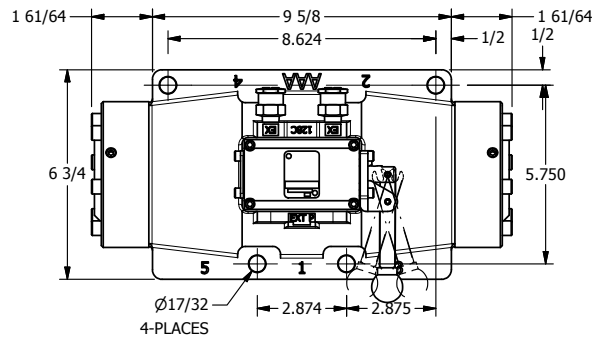

4

3

2

1

AAA
PRODUCTS
INTERNATIONAL

**AAA PRODUCTS
INTERNATIONAL**
7114 Harry Hines Blvd
Dallas, TX 75235

TITLE: 1-1/2" SIDE PORT, DIFF PILOT, 3 POS,
DETENT, LEVER SHFT, REGEN CTR SPL,
270D LEVER

DRAWING NO.:
DIM_HD12DRT