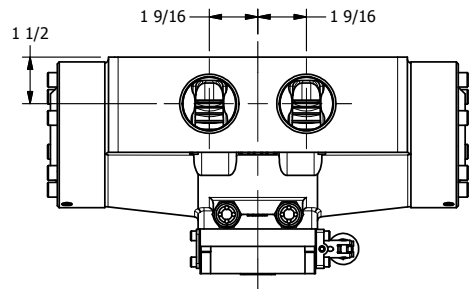

4

3

2

1

AAA
PRODUCTS
INTERNATIONAL

**AAA PRODUCTS
INTERNATIONAL**
7114 Harry Hines Blvd
Dallas, TX 75235

TITLE: 1-1/2" SIDE PORT, DIFF PILOT, 3 POS,
DETENT, LEVER SHFT, REGEN CTR SPL,
270D LEVER

DRAWING NO.:
DIM_HD12DRT