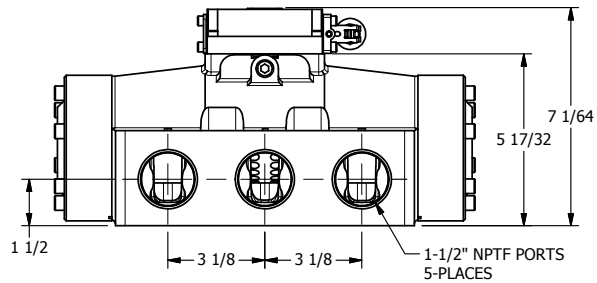

4

3

2

1

AAA
PRODUCTS
INTERNATIONAL

**AAA PRODUCTS
INTERNATIONAL**
7114 Harry Hines Blvd
Dallas, TX 75235

TITLE: 1-1/2" SIDE PORT, LEVER, 3 POS,
SPR CTR, LEVER SHFT, REGEN CTR SPL,
90D LEVER

DRAWING NO.:
DIM_HD12DR