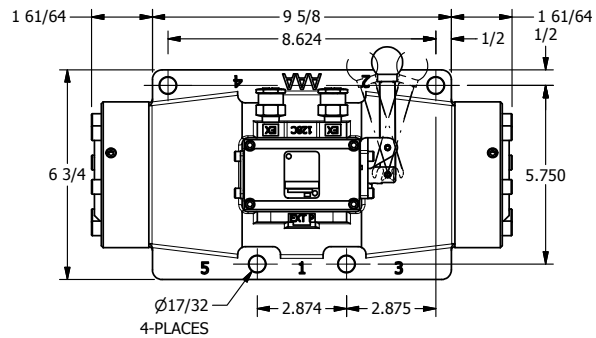

4

3

2

1

AAA
PRODUCTS
INTERNATIONAL

**AAA PRODUCTS
INTERNATIONAL**
7114 Harry Hines Blvd
Dallas, TX 75235

TITLE: 1-1/2" SIDE PORT, LEVER, 3 POS,
SPR CTR, LEVER SHFT, REGEN CTR SPL,
90D LEVER

DRAWING NO.:
DIM_HD12DR