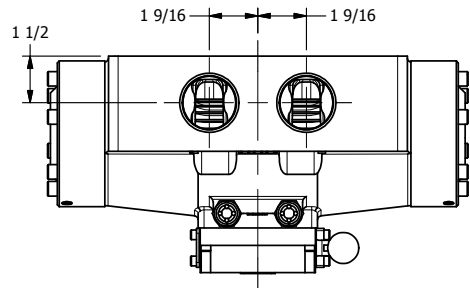

4

3

2

1

AAA
PRODUCTS
INTERNATIONAL

**AAA PRODUCTS
INTERNATIONAL**
7114 Harry Hines Blvd
Dallas, TX 75235

TITLE: 1-1/2" SIDE PORT, LEVER, 3 POS,
SPR CTR, LEVER SHFT, REGEN CTR SPL,
90D LEVER

DRAWING NO.:
DIM_HD12DR