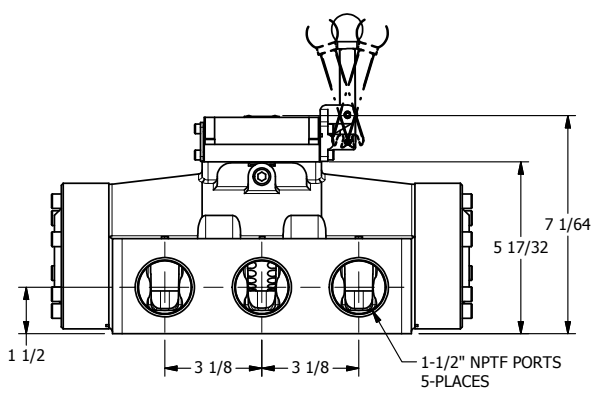

4

3

2

1

AAA
PRODUCTS
INTERNATIONAL

**AAA PRODUCTS
INTERNATIONAL**
7114 Harry Hines Blvd
Dallas, TX 75235

TITLE:
1-1/2" SIDE PORT, DIFF PILOT, 3 POS,
DETENT, LEVER SHFT, REGEN CTR SPL

PART NO.:
DIM_HD12D