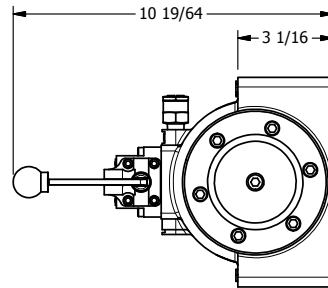

4

3

2

1

AAA
PRODUCTS
INTERNATIONAL

**AAA PRODUCTS
INTERNATIONAL**
7114 Harry Hines Blvd
Dallas, TX 75235

TITLE:
1-1/2" SIDE PORT, DIFF PILOT, 3 POS,
DETENT, LEVER SHFT, REGEN CTR SPL

PART NO.:
DIM_HD12D