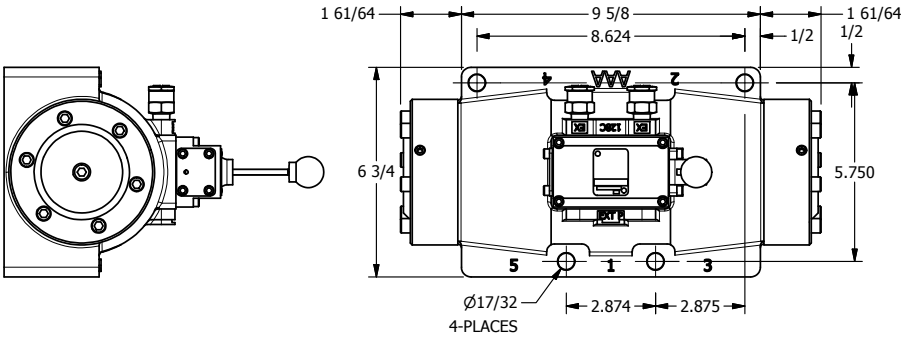

4

3

2

1

AAA
PRODUCTS
INTERNATIONAL

**AAA PRODUCTS
INTERNATIONAL**
7114 Harry Hines Blvd
Dallas, TX 75235

TITLE:
1-1/2" SIDE PORT, DIFF PILOT, 3 POS,
DETENT, LEVER SHFT, REGEN CTR SPL

PART NO.:
DIM_HD12D