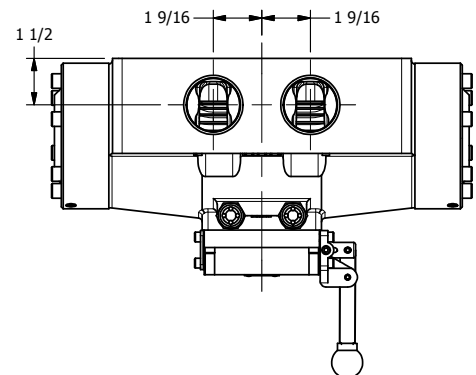

4

3

2

1

AAA
PRODUCTS
INTERNATIONAL

**AAA PRODUCTS
INTERNATIONAL**
7114 Harry Hines Blvd
Dallas, TX 75235

TITLE:
1-1/2" SIDE PORT, DIFF PILOT, 3 POS,
DETENT, LEVER SHFT, REGEN CTR SPL

PART NO.:
DIM_HD12D