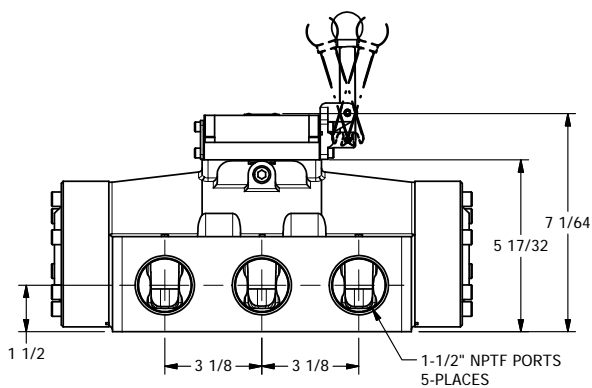

4

3

2

1

**AAA**  
PRODUCTS  
INTERNATIONAL

**AAA PRODUCTS  
INTERNATIONAL**  
7114 Harry Hines Blvd  
Dallas, TX 75235

TITLE: 1-1/2" SIDE PORT, DIFF PILOT, 3 POS,  
DETENT, LEVER SHFT, CLSD CTR SPL

PART NO.: DIM\_HD12