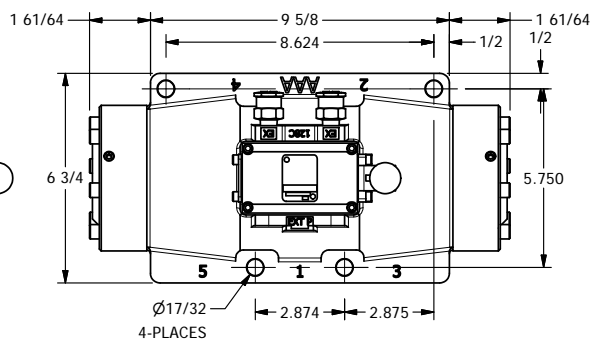

4

3

2

1

**AAA**  
PRODUCTS  
INTERNATIONAL

**AAA PRODUCTS  
INTERNATIONAL**  
7114 Harry Hines Blvd  
Dallas, TX 75235

TITLE: 1-1/2" SIDE PORT, DIFF PILOT, 3 POS,  
DETENT, LEVER SHFT, CLSD CTR SPL

PART NO.: DIM\_HD12