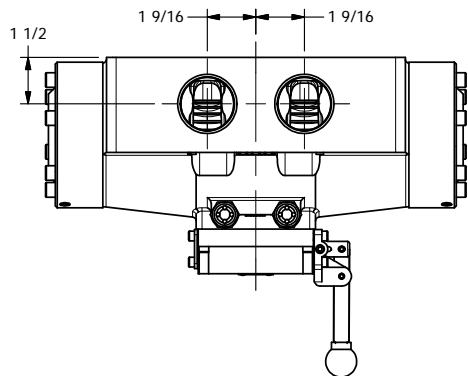

4

3

2

1

**AAA**  
PRODUCTS  
INTERNATIONAL

**AAA PRODUCTS  
INTERNATIONAL**  
7114 Harry Hines Blvd  
Dallas, TX 75235

TITLE: 1-1/2" SIDE PORT, DIFF PILOT, 3 POS,  
DETENT, LEVER SHFT, CLSD CTR SPL

PART NO.: DIM\_HD12