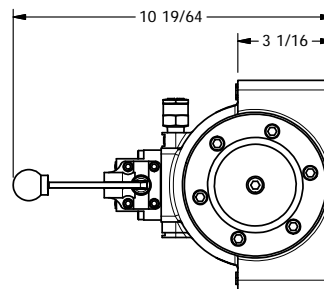

4

3

2

1

**AAA**  
PRODUCTS  
INTERNATIONAL

**AAA PRODUCTS  
INTERNATIONAL**  
7114 Harry Hines Blvd  
Dallas, TX 75235

TITLE: 1-1/2" SIDE PORT, DIFF PILOT, 3 POS,  
DETENT, LEVER SHFT, CLSD CTR SPL

PART NO.: DIM\_HD12