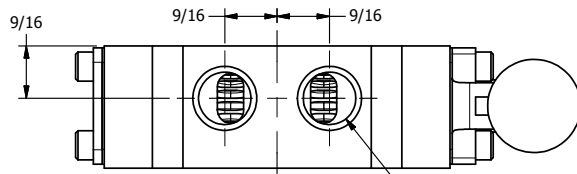

4

3

2

1

3/8" NPTF PORTS  
2-PLACES

TIE ROD LOCATIONS  
3-PLACES

PORTS  
3-PLACES

1 5/16

4

3

2

1

**AAA**  
PRODUCTS  
INTERNATIONAL

**AAA PRODUCTS  
INTERNATIONAL**  
7114 Harry Hines Blvd  
Dallas, TX 75235

TITLE: 3/8" STACK, LEVER, 3 POS,  
DETENT, LEVER SHFT, CLSD CTR SPL,  
180D LEVER

DRAWING NO.:  
DIM\_BHD3T