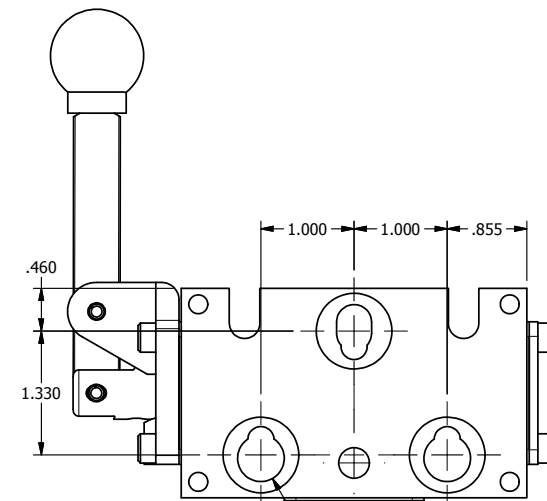

4

3

2

1

3/8" NPTF PORTS  
2-PLACES

TIE ROD LOCATIONS  
3-PLACES

PORTS  
3-PLACES

1 5/16

4

3

2

1

**AAA**  
PRODUCTS  
INTERNATIONAL

**AAA PRODUCTS  
INTERNATIONAL**  
7114 Harry Hines Blvd  
Dallas, TX 75235

TITLE: 3/8" STACK, LEVER, 3 POS,  
DETENT, LEVER SHFT, CLSD CTR SPL,  
180D LEVER

DRAWING NO.:  
DIM\_BHD3T