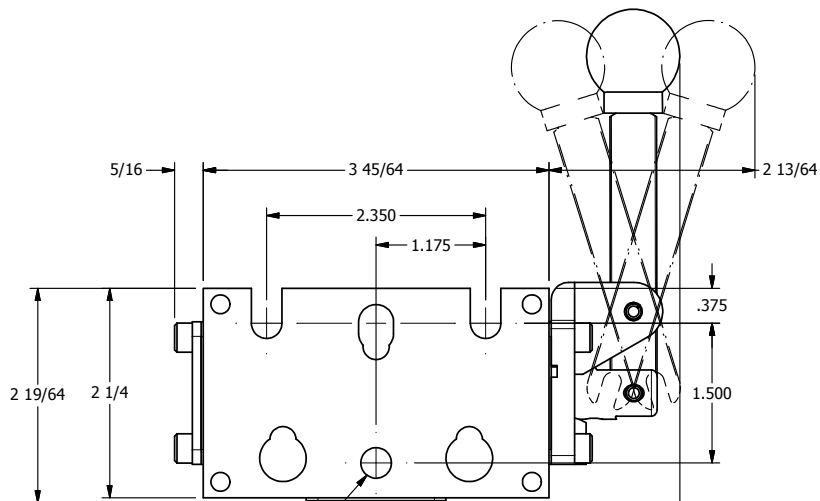

4

3

2

1

3/8" NPTF PORTS  
2-PLACES

TIE ROD LOCATIONS  
3-PLACES

PORTS  
3-PLACES

1 5/16

4

3

2

1

**AAA**  
PRODUCTS  
INTERNATIONAL

**AAA PRODUCTS  
INTERNATIONAL**  
7114 Harry Hines Blvd  
Dallas, TX 75235

TITLE: 3/8" STACK, LEVER, 3 POS,  
DETENT, LEVER SHFT, CLSD CTR SPL,  
180D LEVER

DRAWING NO.:  
DIM\_BHD3T