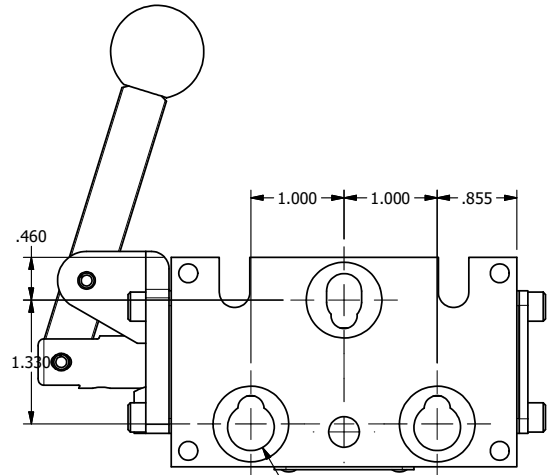

4

3

2

1

3/8" NPTF PORTS  
2-PLACES

TIE ROD LOCATIONS  
3-PLACES

PORTS  
3-PLACES

**AAA**  
PRODUCTS  
INTERNATIONAL  
7114 Harry Hines Blvd  
Dallas, TX 75235

TITLE: 3/8" STACK, LEVER, 2 POS,  
DETENT, LVR RTRN, RED KNOB,  
180D LVR

DRAWING NO.:  
DIM\_BHD3JQT

THE INFORMATION CONTAINED WITHIN THIS DOCUMENT IS PROPRIETARY TO AAA PRODUCTS AND MAY NOT BE DISCLOSED WITHOUT PRIOR WRITTEN CONSENT