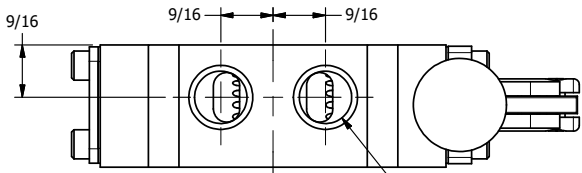

4

3

2

1

3/8" NPTF PORTS  
2-PLACES

TIE ROD LOCATIONS  
3-PLACES

PORTS  
3-PLACES

**AAA**  
PRODUCTS  
INTERNATIONAL  
7114 Harry Hines Blvd  
Dallas, TX 75235

TITLE: 3/8" STACK, LEVER, 2 POS,  
DETENT, LVR RTRN, RED KNOB,  
180D LVR

DRAWING NO.:  
DIM\_BHD3JQT

THE INFORMATION CONTAINED WITHIN THIS DOCUMENT IS PROPRIETARY TO AAA PRODUCTS AND MAY NOT BE DISCLOSED WITHOUT PRIOR WRITTEN CONSENT