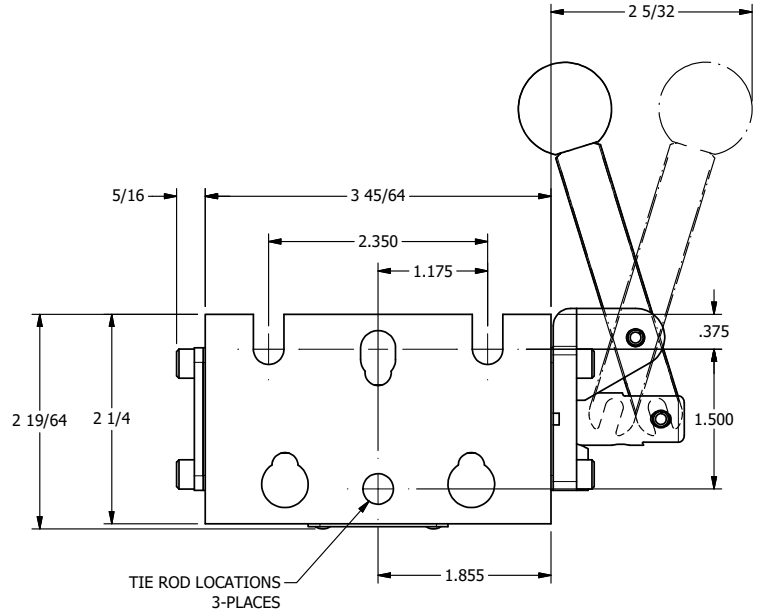

4

3

2

1

3/8" NPTF PORTS  
2-PLACES

TIE ROD LOCATIONS  
3-PLACES

PORTS  
3-PLACES

**AAA**  
PRODUCTS  
INTERNATIONAL  
7114 Harry Hines Blvd  
Dallas, TX 75235

TITLE: 3/8" STACK, LEVER, 2 POS,  
DETENT, LVR RTRN, RED KNOB,  
180D LVR

DRAWING NO.:  
DIM\_BHD3JQT

THE INFORMATION CONTAINED WITHIN THIS DOCUMENT IS PROPRIETARY TO AAA PRODUCTS AND MAY NOT BE DISCLOSED WITHOUT PRIOR WRITTEN CONSENT