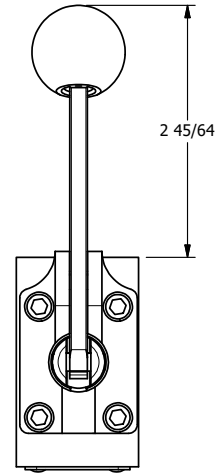

4

3

2

1

3/8" NPTF PORTS  
2-PLACES

TIE ROD LOCATIONS  
3-PLACES

PORTS  
3-PLACES

**AAA**  
PRODUCTS  
INTERNATIONAL  
7114 Harry Hines Blvd  
Dallas, TX 75235

TITLE: 3/8" STACK, LEVER, 2 POS,  
DETENT, LVR RTRN, RED KNOB,  
180D LVR

DRAWING NO.:  
DIM\_BHD3JQT

THE INFORMATION CONTAINED WITHIN THIS DOCUMENT IS PROPRIETARY TO AAA PRODUCTS AND MAY NOT BE DISCLOSED WITHOUT PRIOR WRITTEN CONSENT