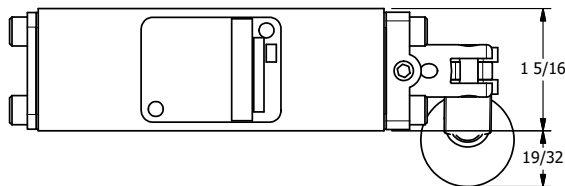

4

3

2

1

3/8" NPTF PORTS
2-PLACES

TIE ROD LOCATIONS
3-PLACES

PORTS
3-PLACES

AAA
PRODUCTS
INTERNATIONAL

**AAA PRODUCTS
INTERNATIONAL**
7114 Harry Hines Blvd
Dallas, TX 75235

TITLE: 3/8" STACK, LEVER, 3 POS,
DETENT, LEVER RTRN,
BNT LVR RHT, RED KNOB, 180D LVR

DRAWING NO.:
DIM_BHD3GBRJT

THE INFORMATION CONTAINED WITHIN THIS DOCUMENT IS PROPRIETARY TO AAA PRODUCTS AND MAY NOT BE DISCLOSED WITHOUT PRIOR WRITTEN CONSENT