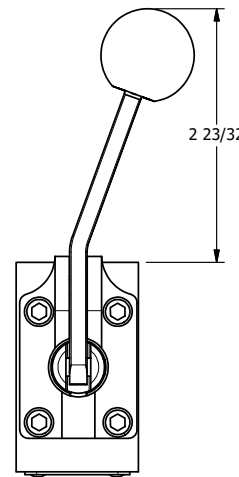

4

3

2

1

3/8" NPTF PORTS
2-PLACES

TIE ROD LOCATIONS
3-PLACES

PORTS
3-PLACES

AAA
PRODUCTS
INTERNATIONAL

**AAA PRODUCTS
INTERNATIONAL**
7114 Harry Hines Blvd
Dallas, TX 75235

TITLE: 3/8" STACK, LEVER, 3 POS,
DETENT, LEVER RTRN,
BNT LVR RHT, RED KNOB, 180D LVR

DRAWING NO.:
DIM_BHD3GBRJT

THE INFORMATION CONTAINED WITHIN THIS DOCUMENT IS PROPRIETARY TO AAA PRODUCTS AND MAY NOT BE DISCLOSED WITHOUT PRIOR WRITTEN CONSENT

4

3

2

1