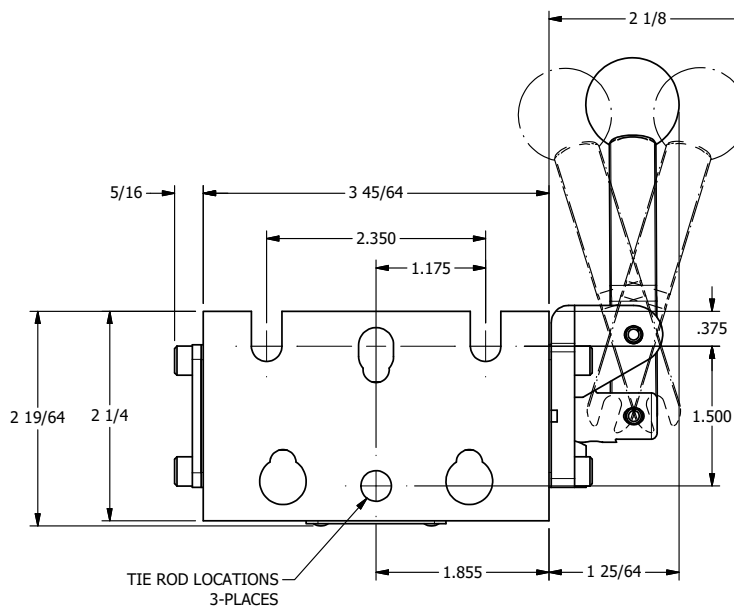

4

3

2

1

3/8" NPTF PORTS
2-PLACES

TIE ROD LOCATIONS
3-PLACES

PORTS
3-PLACES

AAA
PRODUCTS
INTERNATIONAL

**AAA PRODUCTS
INTERNATIONAL**
7114 Harry Hines Blvd
Dallas, TX 75235

TITLE: 3/8" STACK, LEVER, 3 POS,
DETENT, LEVER RTRN,
BNT LVR RHT, RED KNOB, 180D LVR

DRAWING NO.:
DIM_BHD3GBRJT

THE INFORMATION CONTAINED WITHIN THIS DOCUMENT IS PROPRIETARY TO AAA PRODUCTS AND MAY NOT BE DISCLOSED WITHOUT PRIOR WRITTEN CONSENT