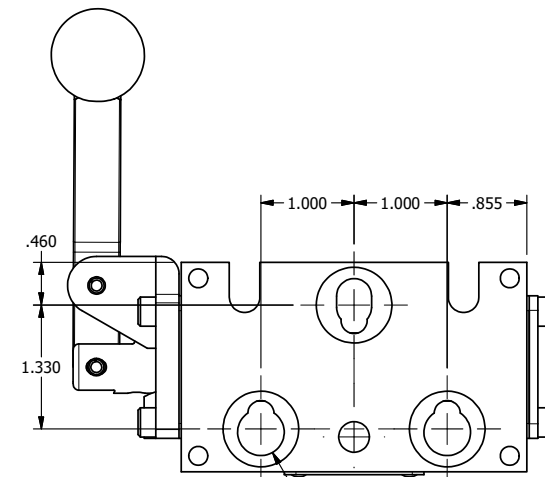

4

3

2

1

3/8" NPTF PORTS
2-PLACES

TIE ROD LOCATIONS
3-PLACES

PORTS
3-PLACES

AAA
PRODUCTS
INTERNATIONAL

**AAA PRODUCTS
INTERNATIONAL**
7114 Harry Hines Blvd
Dallas, TX 75235

TITLE: 3/8" STACK, LEVER, 3 POS,
DETENT, LEVER RTRN,
BNT LVR RHT, RED KNOB, 180D LVR

DRAWING NO.:
DIM_BHD3GBRJT

THE INFORMATION CONTAINED WITHIN THIS DOCUMENT IS PROPRIETARY TO AAA PRODUCTS AND MAY NOT BE DISCLOSED WITHOUT PRIOR WRITTEN CONSENT