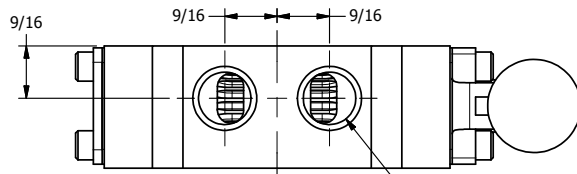

4

3

2

1

3/8" NPTF PORTS  
2-PLACES

TIE ROD LOCATIONS  
3-PLACES

PORTS  
3-PLACES

1 5/16

4

3

2

1

**AAA**  
PRODUCTS  
INTERNATIONAL

**AAA PRODUCTS  
INTERNATIONAL**  
7114 Harry Hines Blvd  
Dallas, TX 75235

TITLE: 3/8" STACK, LEVER, 3 POS,  
DETENT, LEVER SHFT, REGEN CTR SPL,  
180D LEVER

DRAWING NO.:  
DIM\_BHD3DT