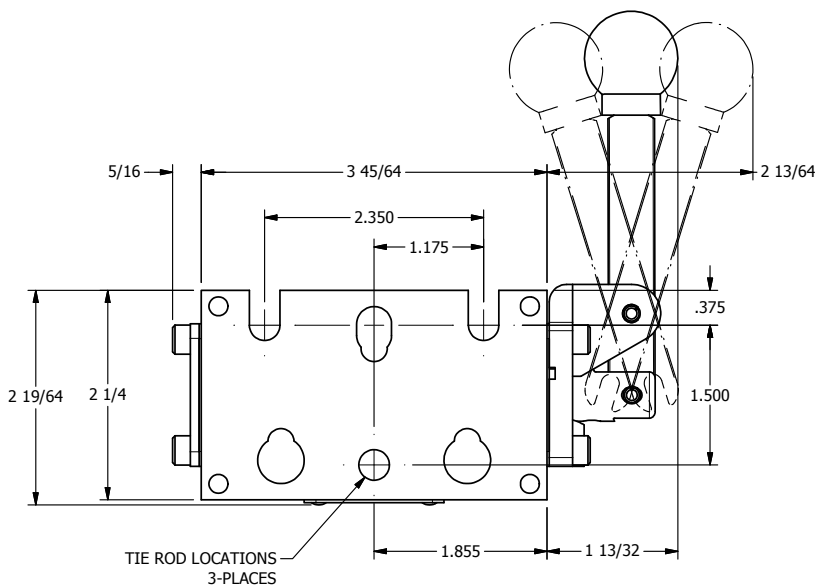

4

3

2

1

3/8" NPTF PORTS  
2-PLACES

TIE ROD LOCATIONS  
3-PLACES

PORTS  
3-PLACES

1 5/16

4

3

2

1

**AAA**  
PRODUCTS  
INTERNATIONAL

**AAA PRODUCTS  
INTERNATIONAL**  
7114 Harry Hines Blvd  
Dallas, TX 75235

TITLE: 3/8" STACK, LEVER, 3 POS,  
DETENT, LEVER SHFT, REGEN CTR SPL,  
180D LEVER

DRAWING NO.:  
DIM\_BHD3DT