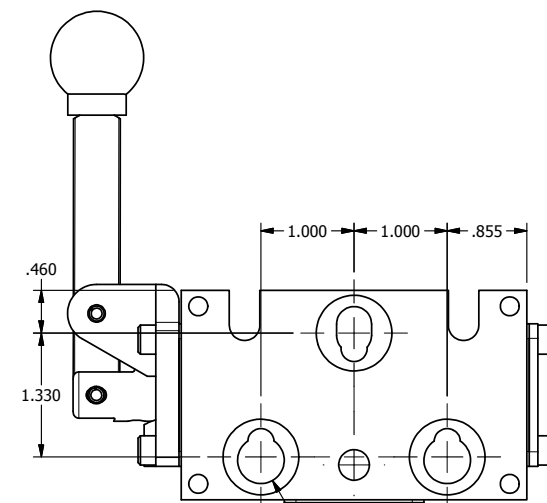

4

3

2

1

3/8" NPTF PORTS  
2-PLACES

TIE ROD LOCATIONS  
3-PLACES

PORTS  
3-PLACES

1 5/16

4

3

2

1

**AAA**  
PRODUCTS  
INTERNATIONAL

**AAA PRODUCTS  
INTERNATIONAL**  
7114 Harry Hines Blvd  
Dallas, TX 75235

TITLE: 3/8" STACK, LEVER, 3 POS,  
DETENT, LEVER SHFT, REGEN CTR SPL,  
180D LEVER

DRAWING NO.:  
DIM\_BHD3DT