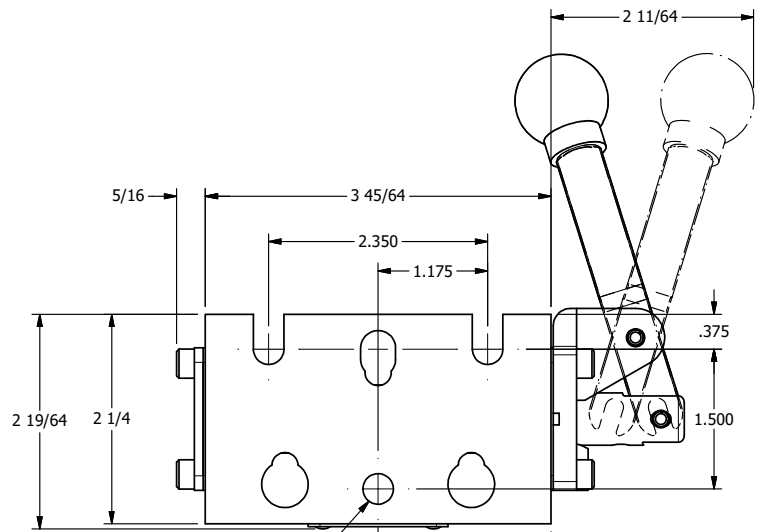

4

3

2

1

3/8" NPTF PORTS  
2-PLACES

TIE ROD LOCATIONS  
3-PLACES

2 51/64

1.330

PORTS  
3-PLACES

1 5/16

**AAA**  
PRODUCTS  
INTERNATIONAL

**AAA PRODUCTS  
INTERNATIONAL**  
7114 Harry Hines Blvd  
Dallas, TX 75235

TITLE: 3/8" STACK, LEVER, 2 POS,  
DETENT, LVR RTRN, BNT LVR RGHT,  
180D LVR

DRAWING NO.:  
**DIM\_BHD3BRQT**

THE INFORMATION CONTAINED WITHIN THIS DOCUMENT IS PROPRIETARY TO AAA PRODUCTS AND MAY NOT BE DISCLOSED WITHOUT PRIOR WRITTEN CONSENT

4

3

2

1

B

B