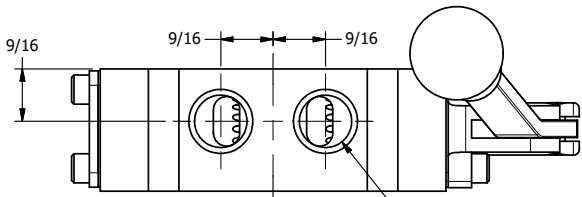

4

3

2

1

3/8" NPTF PORTS  
2-PLACES

TIE ROD LOCATIONS  
3-PLACES

2 51/64

1.330

PORTS  
3-PLACES

1 5/16

**AAA**  
PRODUCTS  
INTERNATIONAL

**AAA PRODUCTS  
INTERNATIONAL**  
7114 Harry Hines Blvd  
Dallas, TX 75235

TITLE: 3/8" STACK, LEVER, 2 POS,  
DETENT, LVR RTRN, BNT LVR RGHT,  
180D LVR