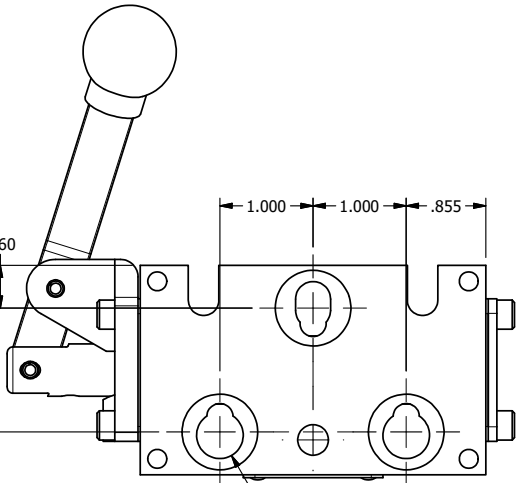

4

3

2

1

3/8" NPTF PORTS  
2-PLACES

TIE ROD LOCATIONS  
3-PLACES

2 51/64

1.330

PORTS  
3-PLACES

1 5/16

**AAA**  
PRODUCTS  
INTERNATIONAL

**AAA PRODUCTS  
INTERNATIONAL**  
7114 Harry Hines Blvd  
Dallas, TX 75235

TITLE: 3/8" STACK, LEVER, 2 POS,  
DETENT, LVR RTRN, BNT LVR RGHT,  
180D LVR