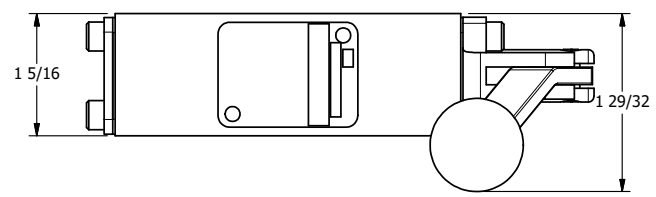

4

3

2

1

3/8" NPTF PORTS  
2-PLACES

TIE ROD LOCATIONS  
3-PLACES

PORTS  
3-PLACES

**AAA**  
PRODUCTS  
INTERNATIONAL  
AAA PRODUCTS  
INTERNATIONAL  
7114 Harry Hines Blvd  
Dallas, TX 75235

TITLE: 3/8" STACK, LEVER, 2 POS,  
DETENT, LEVER RTRN,  
BNT LVR LFT, RED KNOB

DRAWING NO.:  
DIM\_BHD3BLJQ

4

3

2

1

THE INFORMATION CONTAINED WITHIN THIS DOCUMENT IS PROPRIETARY TO AAA PRODUCTS AND MAY NOT BE DISCLOSED WITHOUT PRIOR WRITTEN CONSENT