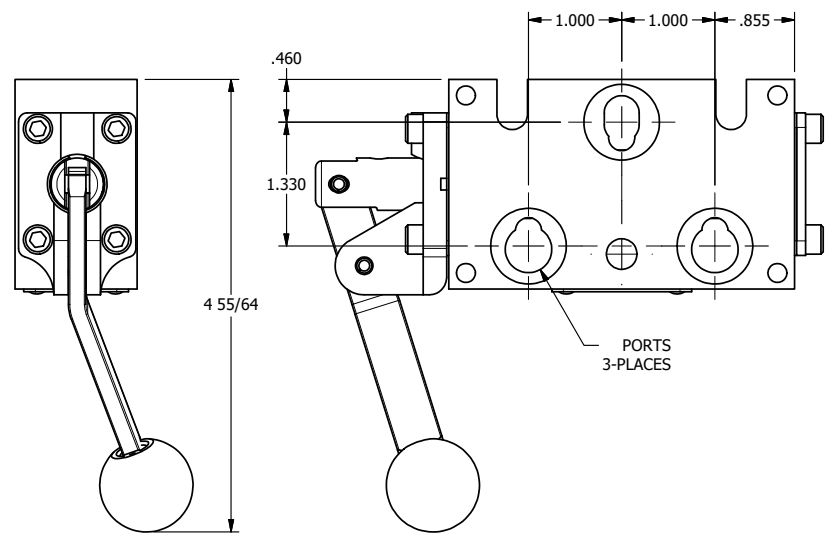

4

3

2

1

3/8" NPTF PORTS  
2-PLACES

TIE ROD LOCATIONS  
3-PLACES

PORTS  
3-PLACES

**AAA**  
PRODUCTS  
INTERNATIONAL  
AAA PRODUCTS  
INTERNATIONAL  
7114 Harry Hines Blvd  
Dallas, TX 75235

TITLE: 3/8" STACK, LEVER, 2 POS,  
DETENT, LEVER RTRN,  
BNT LVR LFT, RED KNOB

DRAWING NO.:  
DIM\_BHD3BLJQ

4

3

2

1

THE INFORMATION CONTAINED WITHIN THIS DOCUMENT IS PROPRIETARY TO AAA PRODUCTS AND MAY NOT BE DISCLOSED WITHOUT PRIOR WRITTEN CONSENT