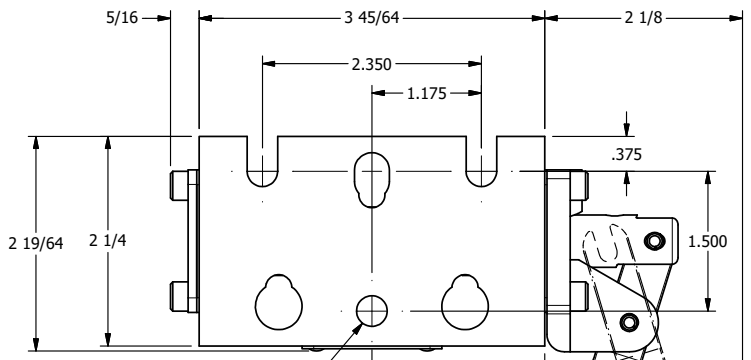

4

3

2

1

3/8" NPTF PORTS  
2-PLACES

TIE ROD LOCATIONS  
3-PLACES

PORTS  
3-PLACES

**AAA**  
PRODUCTS  
INTERNATIONAL  
AAA PRODUCTS  
INTERNATIONAL  
7114 Harry Hines Blvd  
Dallas, TX 75235

TITLE: 3/8" STACK, LEVER, 2 POS,  
DETENT, LEVER RTRN,  
BNT LVR LFT, RED KNOB

DRAWING NO.:  
DIM\_BHD3BLJQ

4

3

2

1

THE INFORMATION CONTAINED WITHIN THIS DOCUMENT IS PROPRIETARY TO AAA PRODUCTS AND MAY NOT BE DISCLOSED WITHOUT PRIOR WRITTEN CONSENT