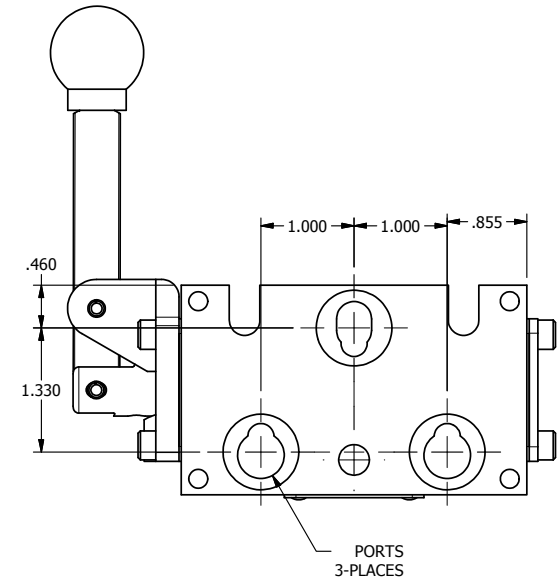

4

3

2

1

4

3

2

1

**AAA**  
PRODUCTS  
INTERNATIONAL

**AAA PRODUCTS  
INTERNATIONAL**  
7114 Harry Hines Blvd  
Dallas, TX 75235

TITLE: 1/4" STACK, LEVER, 3 POS,  
DETENT, LEVER SHFT, CLSD CTR SPL,  
180D LEVER

DRAWING NO.:  
DIM\_BHD2T