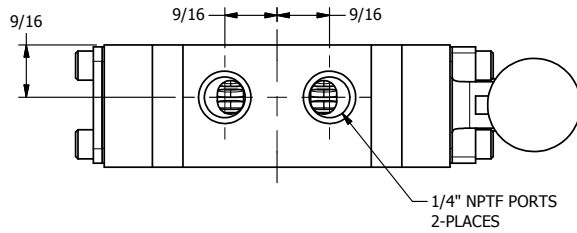

4

3

2

1

4

3

2

1

**AAA**  
PRODUCTS  
INTERNATIONAL

**AAA PRODUCTS  
INTERNATIONAL**  
7114 Harry Hines Blvd  
Dallas, TX 75235

TITLE: 1/4" STACK, LEVER, 3 POS,  
DETENT, LEVER SHFT, CLSD CTR SPL,  
180D LEVER

DRAWING NO.:  
DIM\_BHD2T