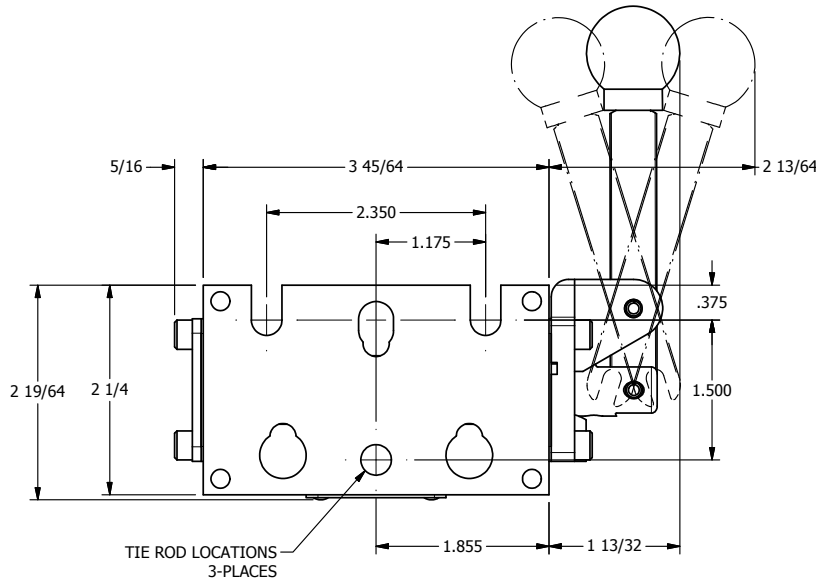

4

3

2

1

4

3

2

1

**AAA**  
PRODUCTS  
INTERNATIONAL

**AAA PRODUCTS  
INTERNATIONAL**  
7114 Harry Hines Blvd  
Dallas, TX 75235

TITLE: 1/4" STACK, LEVER, 3 POS,  
DETENT, LEVER SHFT, CLSD CTR SPL,  
180D LEVER

DRAWING NO.:  
DIM\_BHD2T