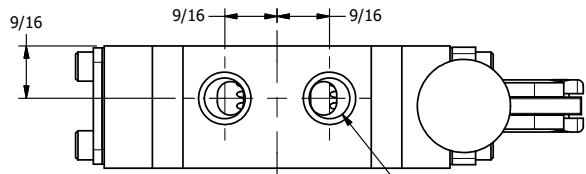

4

3

2

1

1/4" NPTF PORTS
2-PLACES

TIE ROD LOCATIONS
3-PLACES

2 45/64

PORTS
3-PLACES

1 5/16

AAA
PRODUCTS
INTERNATIONAL

**AAA PRODUCTS
INTERNATIONAL**
7114 Harry Hines Blvd
Dallas, TX 75235

TITLE: 1/4" STACK, LEVER, 2 POS,
DETENT, LVR RTRN, RED KNOB,
180D LVR

DRAWING NO.:
DIM_BHD2JQT

THE INFORMATION CONTAINED WITHIN THIS DOCUMENT IS PROPRIETARY TO AAA PRODUCTS AND MAY NOT BE DISCLOSED WITHOUT PRIOR WRITTEN CONSENT