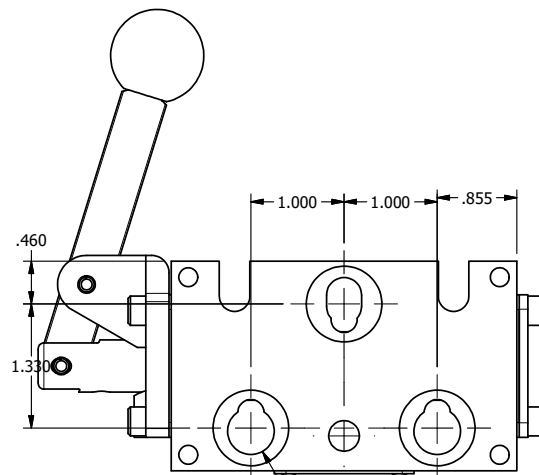

4

3

2

1

1/4" NPTF PORTS
2-PLACES

TIE ROD LOCATIONS
3-PLACES

2 45/64

PORTS
3-PLACES

1 5/16

AAA
PRODUCTS
INTERNATIONAL

**AAA PRODUCTS
INTERNATIONAL**
7114 Harry Hines Blvd
Dallas, TX 75235

TITLE: 1/4" STACK, LEVER, 2 POS,
DETENT, LVR RTRN, RED KNOB,
180D LVR

DRAWING NO.:
DIM_BHD2JQT

THE INFORMATION CONTAINED WITHIN THIS DOCUMENT IS PROPRIETARY TO AAA PRODUCTS AND MAY NOT BE DISCLOSED WITHOUT PRIOR WRITTEN CONSENT