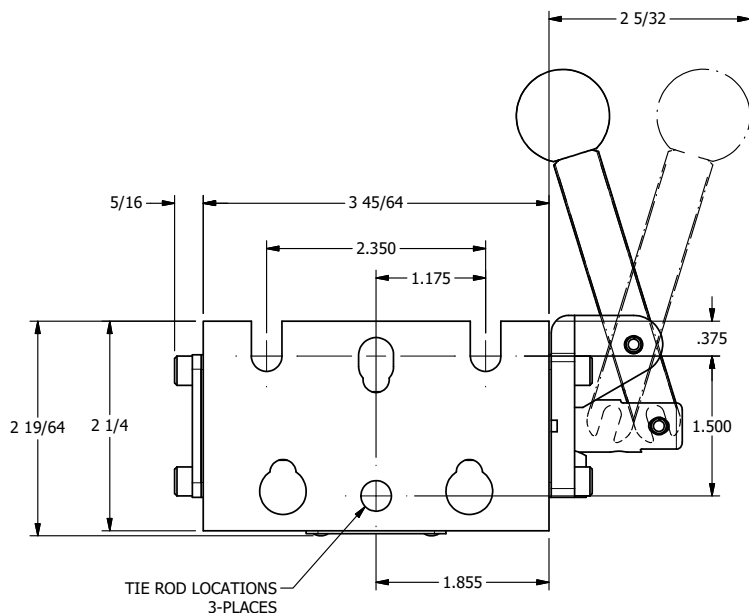

4

3

2

1

1/4" NPTF PORTS
2-PLACES

TIE ROD LOCATIONS
3-PLACES

2 45/64

PORTS
3-PLACES

1 5/16

AAA
PRODUCTS
INTERNATIONAL

**AAA PRODUCTS
INTERNATIONAL**
7114 Harry Hines Blvd
Dallas, TX 75235

TITLE: 1/4" STACK, LEVER, 2 POS,
DETENT, LVR RTRN, RED KNOB,
180D LVR

DRAWING NO.:
DIM_BHD2JQT

THE INFORMATION CONTAINED WITHIN THIS DOCUMENT IS PROPRIETARY TO AAA PRODUCTS AND MAY NOT BE DISCLOSED WITHOUT PRIOR WRITTEN CONSENT