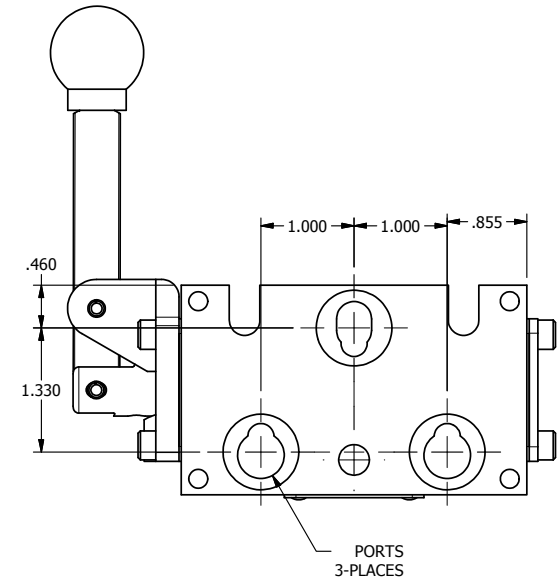

4

3

2

1

AAA
PRODUCTS
INTERNATIONAL

**AAA PRODUCTS
INTERNATIONAL**
7114 Harry Hines Blvd
Dallas, TX 75235

TITLE: 1/4" STACK, LEVER, 3 POS,
DETENT, LEVER SHFT, REGEN CTR SPL,
180D LEVER

DRAWING NO.:
DIM_BHD2DT