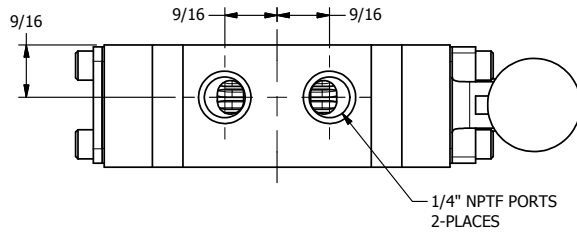

4

3

2

1

AAA
PRODUCTS
INTERNATIONAL

**AAA PRODUCTS
INTERNATIONAL**
7114 Harry Hines Blvd
Dallas, TX 75235

TITLE: 1/4" STACK, LEVER, 3 POS,
DETENT, LEVER SHFT, REGEN CTR SPL,
180D LEVER

DRAWING NO.:
DIM_BHD2DT