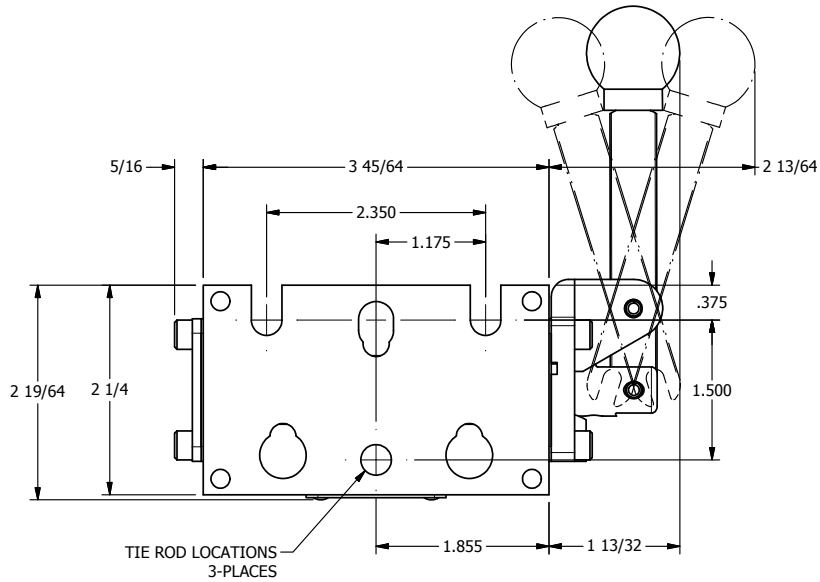

4

3

2

1

AAA
PRODUCTS
INTERNATIONAL

**AAA PRODUCTS
INTERNATIONAL**
7114 Harry Hines Blvd
Dallas, TX 75235

TITLE: 1/4" STACK, LEVER, 3 POS,
DETENT, LEVER SHFT, REGEN CTR SPL,
180D LEVER

DRAWING NO.:
DIM_BHD2DT