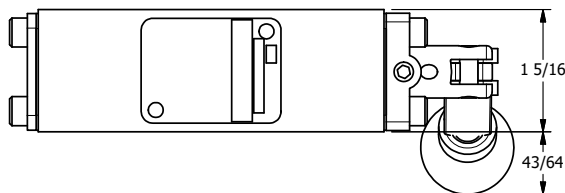

4

3

2

1

1/4" NPTF PORTS
2-PLACES

TIE ROD LOCATIONS
3-PLACES

PORTS
3-PLACES

AAA
PRODUCTS
INTERNATIONAL

**AAA PRODUCTS
INTERNATIONAL**
7114 Harry Hines Blvd
Dallas, TX 75235

TITLE: 1/4" STACK, LEVER, 3 POS,
DETENT, LEVER RTRN,
BNT LVR RGHT, 180D LVR

DRAWING NO.:
DIM_BHD2DBRT

THE INFORMATION CONTAINED WITHIN THIS DOCUMENT IS PROPRIETARY TO AAA PRODUCTS AND MAY NOT BE DISCLOSED WITHOUT PRIOR WRITTEN CONSENT