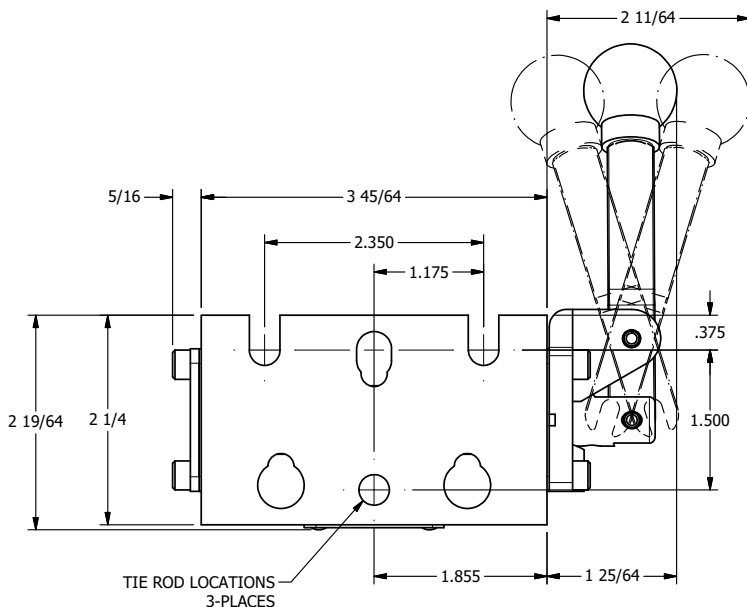

4

3

2

1

1/4" NPTF PORTS
2-PLACES

TIE ROD LOCATIONS
3-PLACES

PORTS
3-PLACES

AAA
PRODUCTS
INTERNATIONAL

**AAA PRODUCTS
INTERNATIONAL**
7114 Harry Hines Blvd
Dallas, TX 75235

TITLE: 1/4" STACK, LEVER, 3 POS,
DETENT, LEVER RTRN,
BNT LVR RGHT, 180D LVR

DRAWING NO.:
DIM_BHD2DBRT

THE INFORMATION CONTAINED WITHIN THIS DOCUMENT IS PROPRIETARY TO AAA PRODUCTS AND MAY NOT BE DISCLOSED WITHOUT PRIOR WRITTEN CONSENT