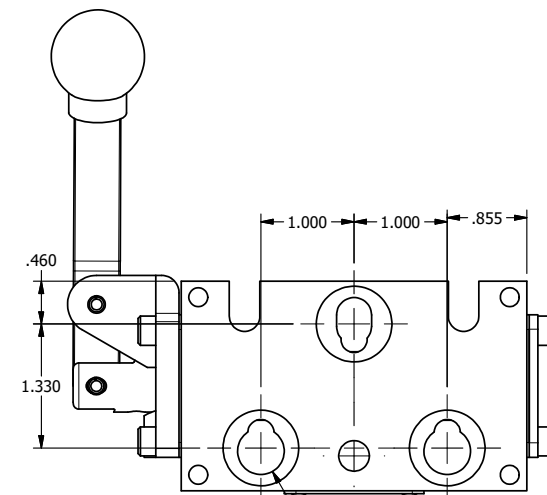

4

3

2

1

1/4" NPTF PORTS
2-PLACES

TIE ROD LOCATIONS
3-PLACES

PORTS
3-PLACES

AAA
PRODUCTS
INTERNATIONAL

**AAA PRODUCTS
INTERNATIONAL**
7114 Harry Hines Blvd
Dallas, TX 75235

TITLE: 1/4" STACK, LEVER, 3 POS,
DETENT, LEVER RTRN,
BNT LVR RGHT, 180D LVR

DRAWING NO.:
DIM_BHD2DBRT

THE INFORMATION CONTAINED WITHIN THIS DOCUMENT IS PROPRIETARY TO AAA PRODUCTS AND MAY NOT BE DISCLOSED WITHOUT PRIOR WRITTEN CONSENT