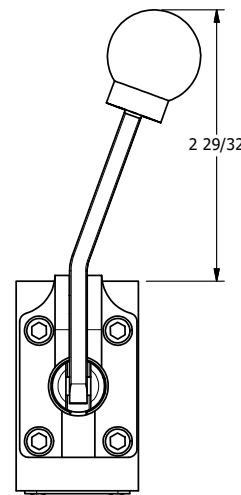

4

3

2

1

1/4" NPTF PORTS
2-PLACES

TIE ROD LOCATIONS
3-PLACES

PORTS
3-PLACES

AAA
PRODUCTS
INTERNATIONAL

**AAA PRODUCTS
INTERNATIONAL**
7114 Harry Hines Blvd
Dallas, TX 75235

TITLE: 1/4" STACK, LEVER, 3 POS,
DETENT, LEVER RTRN,
BNT LVR RGHT, 180D LVR

DRAWING NO.:
DIM_BHD2DBRT

THE INFORMATION CONTAINED WITHIN THIS DOCUMENT IS PROPRIETARY TO AAA PRODUCTS AND MAY NOT BE DISCLOSED WITHOUT PRIOR WRITTEN CONSENT