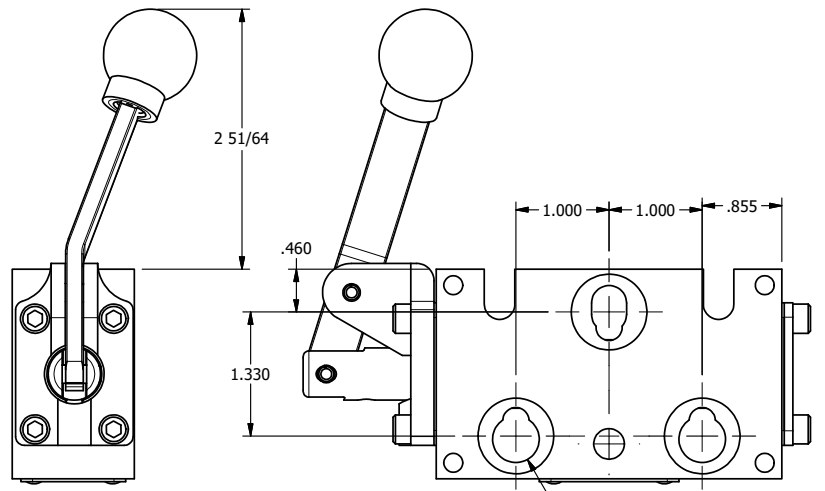

4

3

2

1

1/4" NPTF PORTS  
2-PLACES

TIE ROD LOCATIONS  
3-PLACES

PORTS  
3-PLACES

**AAA**  
PRODUCTS  
INTERNATIONAL

**AAA PRODUCTS INTERNATIONAL**  
7114 Harry Hines Blvd  
Dallas, TX 75235

TITLE: 1/4" STACK, LEVER, 2 POS,  
DETENT, LVR RTRN, BNT LVR RGHT,  
180D LVR

DRAWING NO.:  
**DIM\_BHD2BRQT**

THE INFORMATION CONTAINED WITHIN THIS DOCUMENT IS PROPRIETARY TO AAA PRODUCTS AND MAY NOT BE DISCLOSED WITHOUT PRIOR WRITTEN CONSENT