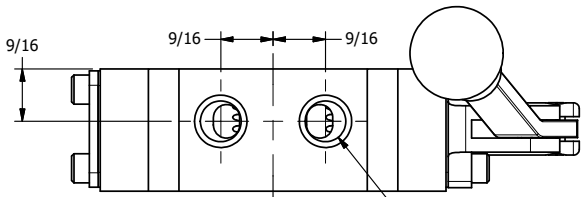

4

3

2

1

1/4" NPTF PORTS  
2-PLACES

TIE ROD LOCATIONS  
3-PLACES

PORTS  
3-PLACES

**AAA**  
PRODUCTS  
INTERNATIONAL

**AAA PRODUCTS INTERNATIONAL**  
7114 Harry Hines Blvd  
Dallas, TX 75235

TITLE: 1/4" STACK, LEVER, 2 POS,  
DETENT, LVR RTRN, BNT LVR RGHT,  
180D LVR

DRAWING NO.:  
**DIM\_BHD2BRQT**

THE INFORMATION CONTAINED WITHIN THIS DOCUMENT IS PROPRIETARY TO AAA PRODUCTS AND MAY NOT BE DISCLOSED WITHOUT PRIOR WRITTEN CONSENT