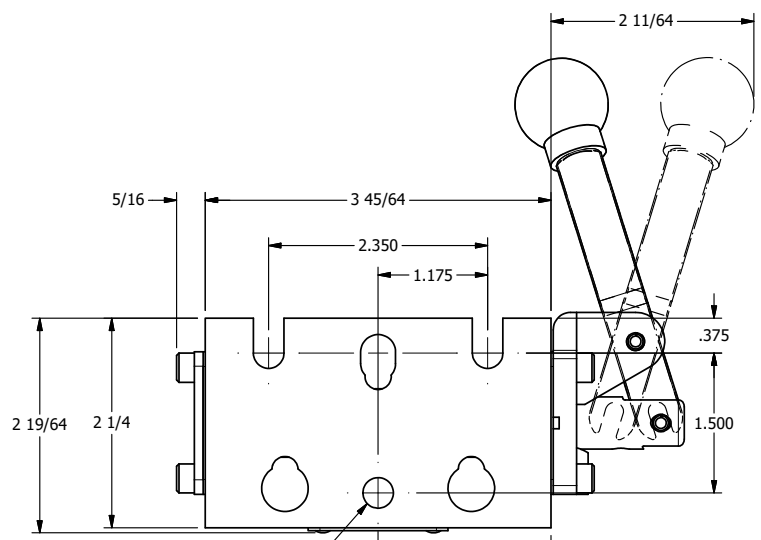

4

3

2

1

1/4" NPTF PORTS  
2-PLACES

TIE ROD LOCATIONS  
3-PLACES

PORTS  
3-PLACES

**AAA**  
PRODUCTS  
INTERNATIONAL

**AAA PRODUCTS INTERNATIONAL**  
7114 Harry Hines Blvd  
Dallas, TX 75235

TITLE: 1/4" STACK, LEVER, 2 POS,  
DETENT, LVR RTRN, BNT LVR RGHT,  
180D LVR

DRAWING NO.:  
**DIM\_BHD2BRQT**

THE INFORMATION CONTAINED WITHIN THIS DOCUMENT IS PROPRIETARY TO AAA PRODUCTS AND MAY NOT BE DISCLOSED WITHOUT PRIOR WRITTEN CONSENT