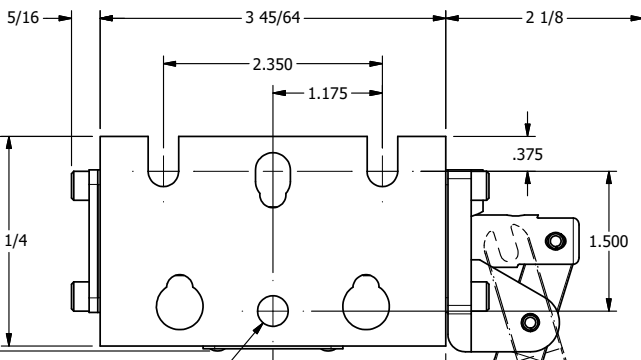

4

3

2

1

1/4" NPTF PORTS
2-PLACES

TIE ROD LOCATIONS
3-PLACES

PORTS
3-PLACES

2 19/64 2 1/4

AAA
PRODUCTS
INTERNATIONAL

**AAA PRODUCTS
INTERNATIONAL**
7114 Harry Hines Blvd
Dallas, TX 75235

TITLE: 1/4" STACK, LEVER, 2 POS,
DETENT, LEVER RTRN,
BNT LVR LFT, RED KNOB

DRAWING NO.:
DIM_BHD2BLJQ

THE INFORMATION CONTAINED WITHIN THIS DOCUMENT IS PROPRIETARY TO AAA PRODUCTS AND MAY NOT BE DISCLOSED WITHOUT PRIOR WRITTEN CONSENT