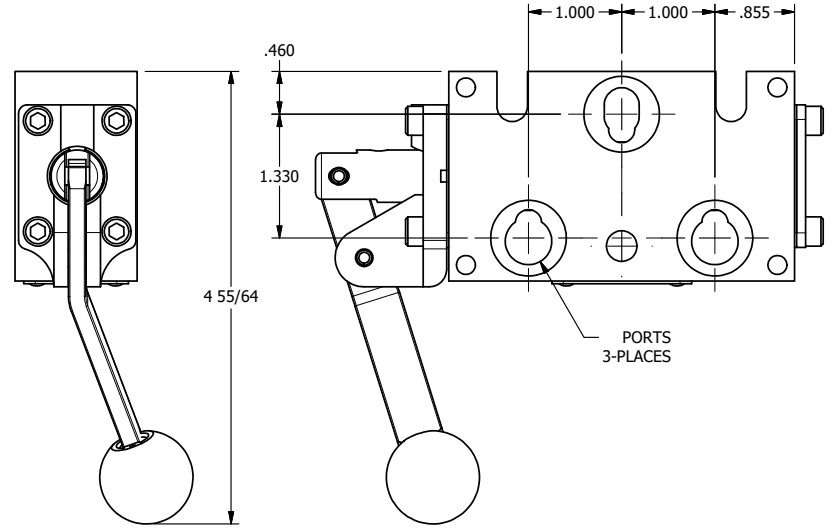

4

3

2

1

1/4" NPTF PORTS
2-PLACES

TIE ROD LOCATIONS
3-PLACES

PORTS
3-PLACES

2 19/64 2 1/4

AAA
PRODUCTS
INTERNATIONAL

**AAA PRODUCTS
INTERNATIONAL**
7114 Harry Hines Blvd
Dallas, TX 75235

TITLE: 1/4" STACK, LEVER, 2 POS,
DETENT, LEVER RTRN,
BNT LVR LFT, RED KNOB

DRAWING NO.:
DIM_BHD2BLJQ

THE INFORMATION CONTAINED WITHIN THIS DOCUMENT IS PROPRIETARY TO AAA PRODUCTS AND MAY NOT BE DISCLOSED WITHOUT PRIOR WRITTEN CONSENT