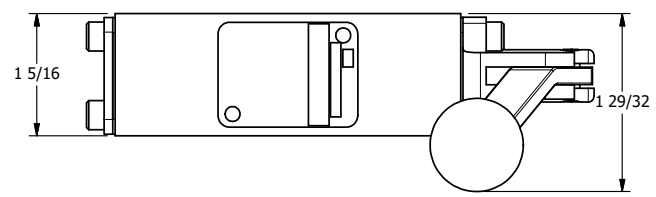

4

3

2

1

1/4" NPTF PORTS
2-PLACES

TIE ROD LOCATIONS
3-PLACES

PORTS
3-PLACES

2 19/64 2 1/4

AAA
PRODUCTS
INTERNATIONAL

**AAA PRODUCTS
INTERNATIONAL**
7114 Harry Hines Blvd
Dallas, TX 75235

TITLE: 1/4" STACK, LEVER, 2 POS,
DETENT, LEVER RTRN,
BNT LVR LFT, RED KNOB

DRAWING NO.:
DIM_BHD2BLJQ

THE INFORMATION CONTAINED WITHIN THIS DOCUMENT IS PROPRIETARY TO AAA PRODUCTS AND MAY NOT BE DISCLOSED WITHOUT PRIOR WRITTEN CONSENT