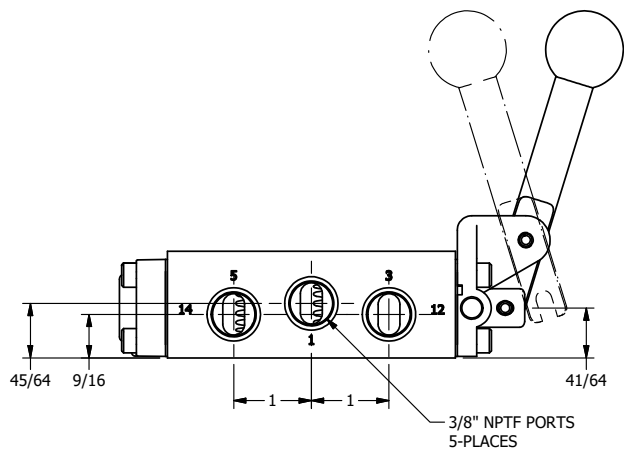

4

3

2

1

AAA
PRODUCTS
INTERNATIONAL

**AAA PRODUCTS
INTERNATIONAL**
7114 Harry Hines Blvd
Dallas, TX 75235

TITLE: 3/8" SIDE PORT, LEVER, 2 POS,
RVRS SPR RTRN, BRASS & SS,
RED KONB, LOCKOUT A

DRAWING NO.:
DIM_ZHA3JLO