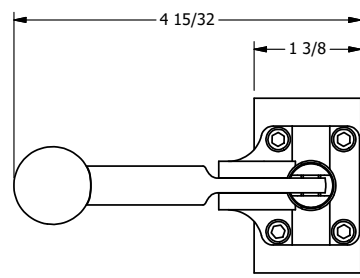

4

3

2

1

AAA
PRODUCTS
INTERNATIONAL

**AAA PRODUCTS
INTERNATIONAL**
7114 Harry Hines Blvd
Dallas, TX 75235

TITLE: 3/8" SIDE PORT, LEVER, 2 POS,
RVRS SPR RTRN, BRASS & SS,
RED KONB, LOCKOUT A

DRAWING NO.:
DIM_ZHA3JLO