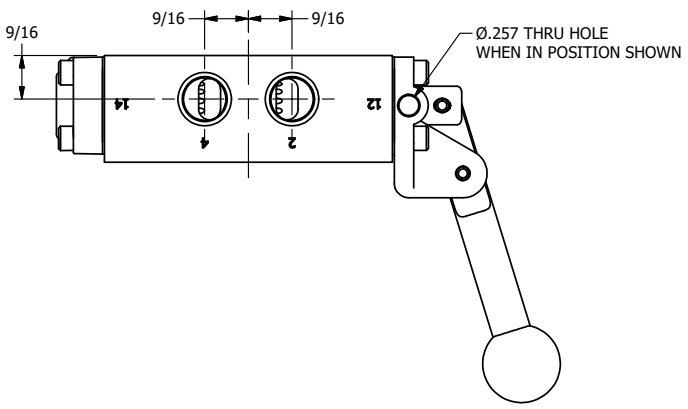

4

3

2

1

AAA
PRODUCTS
INTERNATIONAL

**AAA PRODUCTS
INTERNATIONAL**
7114 Harry Hines Blvd
Dallas, TX 75235

TITLE: 3/8" SIDE PORT, LEVER, 2 POS,
RVRS SPR RTRN, BRASS & SS,
RED KONB, LOCKOUT A

DRAWING NO.:
DIM_ZHA3JLO