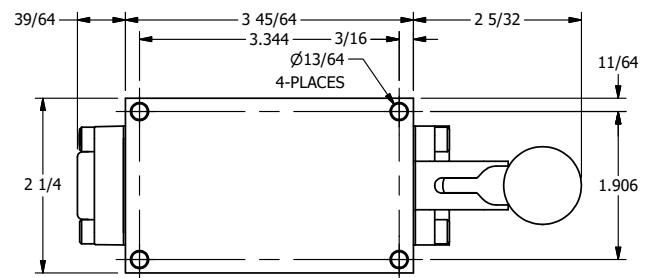

4

3

2

1

AAA
PRODUCTS
INTERNATIONAL

**AAA PRODUCTS
INTERNATIONAL**
7114 Harry Hines Blvd
Dallas, TX 75235

TITLE: 3/8" SIDE PORT, LEVER, 2 POS,
RVRS SPR RTRN, BRASS & SS,
RED KONB, LOCKOUT A

DRAWING NO.:
DIM_ZHA3JLO