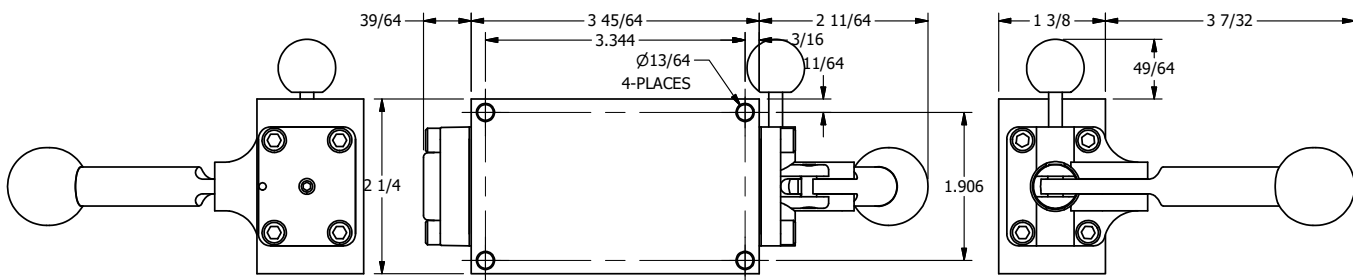

4

3

2

1

B

B

A

A

AAA
PRODUCTS
INTERNATIONAL

**AAA PRODUCTS
INTERNATIONAL**
7114 Harry Hines Blvd
Dallas, TX 75235

TITLE: 3/8" SIDE PORT, LEVER, 2 POS,
RVRS SPR RTRN, PINLOCK A & C,
180D LVR, BR & SS

DRAWING NO.:
DIM_ZHA3ET