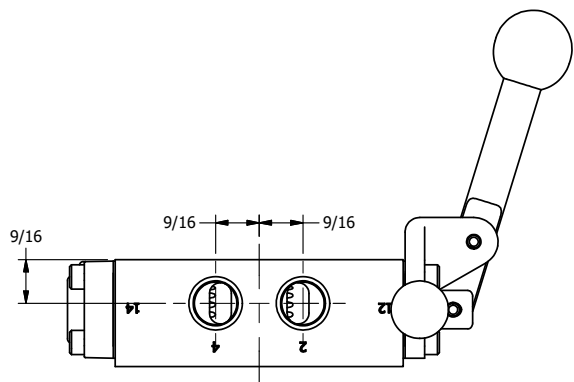

4

3

2

1

B

B

A

A

AAA
PRODUCTS
INTERNATIONAL

**AAA PRODUCTS
INTERNATIONAL**
7114 Harry Hines Blvd
Dallas, TX 75235

TITLE: 3/8" SIDE PORT, LEVER, 2 POS,
RVRS SPR RTRN, PINLOCK A & C,
180D LVR, BR & SS

DRAWING NO.:
DIM_ZHA3ET

4

3

2

1

THE INFORMATION CONTAINED WITHIN THIS DOCUMENT IS PROPRIETARY TO AAA PRODUCTS AND MAY NOT BE DISCLOSED WITHOUT PRIOR WRITTEN CONSENT