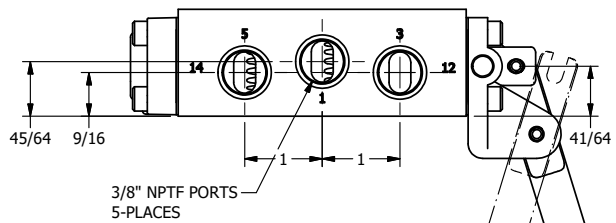

AAA
PRODUCTS
INTERNATIONAL

**AAA PRODUCTS
INTERNATIONAL**
7114 Harry Hines Blvd
Dallas, TX 75235

TITLE: 3/8" SIDE PORT, LEVER, 2 POS,
RVRS SPR RTRN, PINLOCK A & C,
180D LVR, BR & SS

DRAWING NO.:
DIM_ZHA3ET