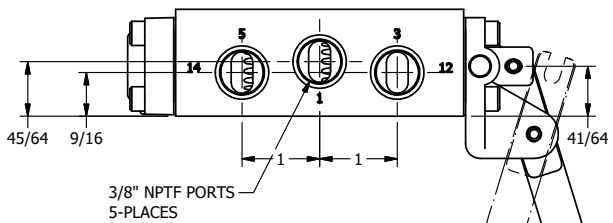

4

3

2

1

A

A

AAA PRODUCTS INTERNATIONAL
7114 Harry Hines Blvd
Dallas, TX 75235

TITLE: 3/8" SIDE PORT, LEVER, 2 POS,
RVRS SPR RTRN, BRSS & SS, PNLCK AC
RED KNOB, 180D LVR