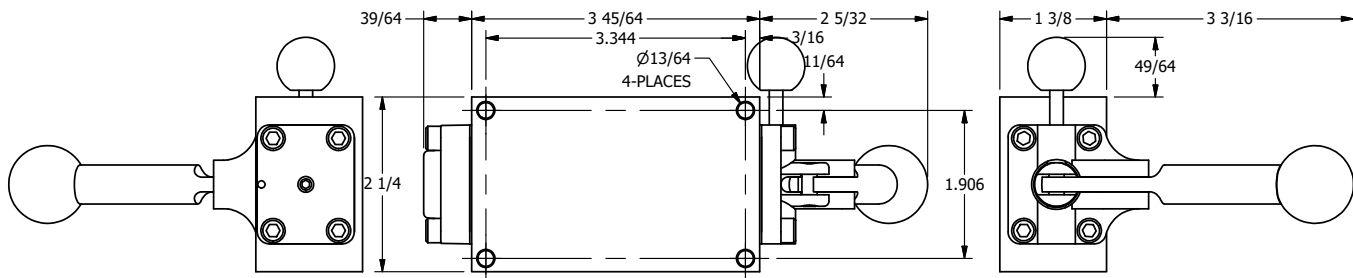

4

3

2

1

B

B

A

A

4

3

2

1

A

A

AAA PRODUCTS INTERNATIONAL
7114 Harry Hines Blvd
Dallas, TX 75235

TITLE: 3/8" SIDE PORT, LEVER, 2 POS,
RVRS SPR RTRN, BRSS & SS, PNLCK AC
RED KNOB, 180D LVR