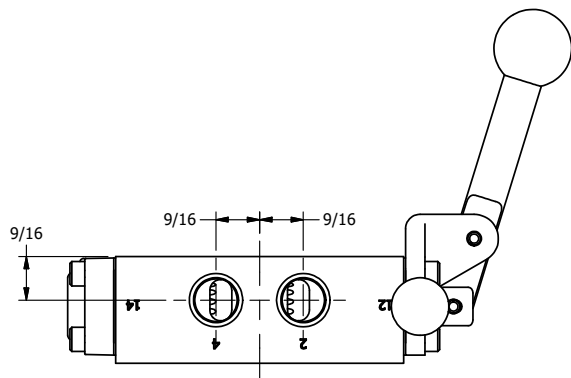

4

3

2

1

B

B

A

A

4

3

2

1

A

A

AAA PRODUCTS INTERNATIONAL
7114 Harry Hines Blvd
Dallas, TX 75235

TITLE: 3/8" SIDE PORT, LEVER, 2 POS,
RVRS SPR RTRN, BRSS & SS, PNLCK AC
RED KNOB, 180D LVR

DRAWING NO.:

DIM_ZHA3EJT

THE INFORMATION CONTAINED WITHIN THIS DOCUMENT IS PROPRIETARY TO AAA PRODUCTS AND MAY NOT BE DISCLOSED WITHOUT PRIOR WRITTEN CONSENT