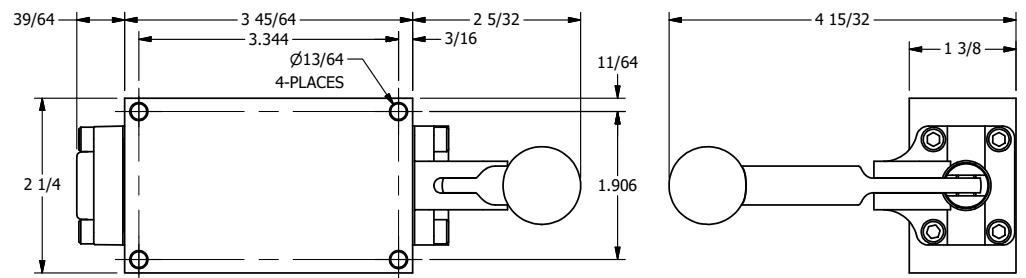

4

3

2

1

AAA
PRODUCTS
INTERNATIONAL

**AAA PRODUCTS
INTERNATIONAL**
7114 Harry Hines Blvd
Dallas, TX 75235

TITLE: 1/4" SIDE PORT, LEVER, 2 POS,
RVRS SPR RTRN, BRASS & SS,
RED KNOB, LOCKOUT A

DRAWING NO.:
DIM_ZHA2JLO