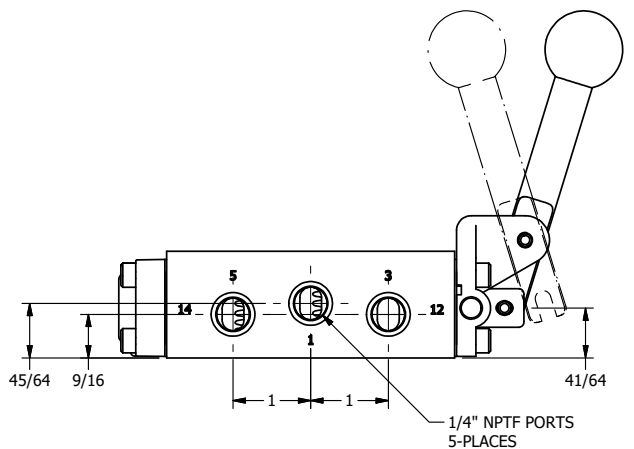

4

3

2

1

AAA
PRODUCTS
INTERNATIONAL

**AAA PRODUCTS
INTERNATIONAL**
7114 Harry Hines Blvd
Dallas, TX 75235

TITLE: 1/4" SIDE PORT, LEVER, 2 POS,
RVRS SPR RTRN, BRASS & SS,
RED KNOB, LOCKOUT A

DRAWING NO.:
DIM_ZHA2JLO