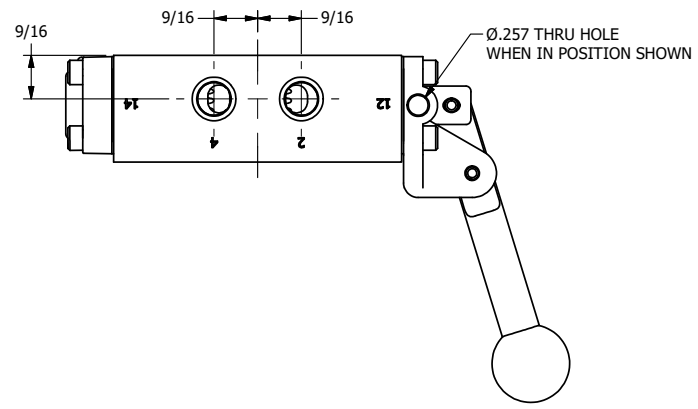

4

3

2

1

AAA
PRODUCTS
INTERNATIONAL

**AAA PRODUCTS
INTERNATIONAL**
7114 Harry Hines Blvd
Dallas, TX 75235

TITLE: 1/4" SIDE PORT, LEVER, 2 POS,
RVRS SPR RTRN, BRASS & SS,
RED KNOB, LOCKOUT A

DRAWING NO.:
DIM_ZHA2JLO