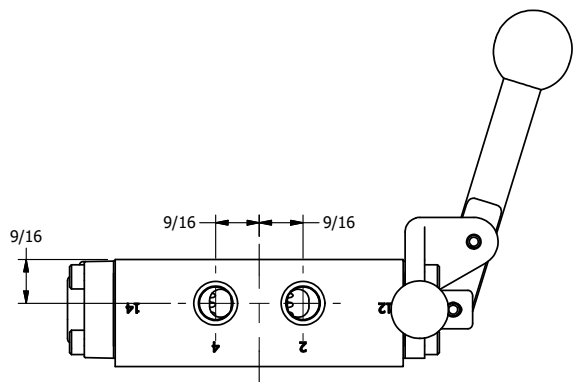

4

3

2

1

B

B

A

A

**AAA PRODUCTS
INTERNATIONAL**
7114 Harry Hines Blvd
Dallas, TX 75235

TITLE: 1/4" SIDE PORT, LEVER, 2 POS,
RVRS SPR RTRN, PINLOCK A & C,
180D LVR, BR & SS

DRAWING NO.:

DIM_ZHA2ET

4

3

2

1

THE INFORMATION CONTAINED WITHIN THIS DOCUMENT IS PROPRIETARY TO AAA PRODUCTS AND MAY NOT BE DISCLOSED WITHOUT PRIOR WRITTEN CONSENT