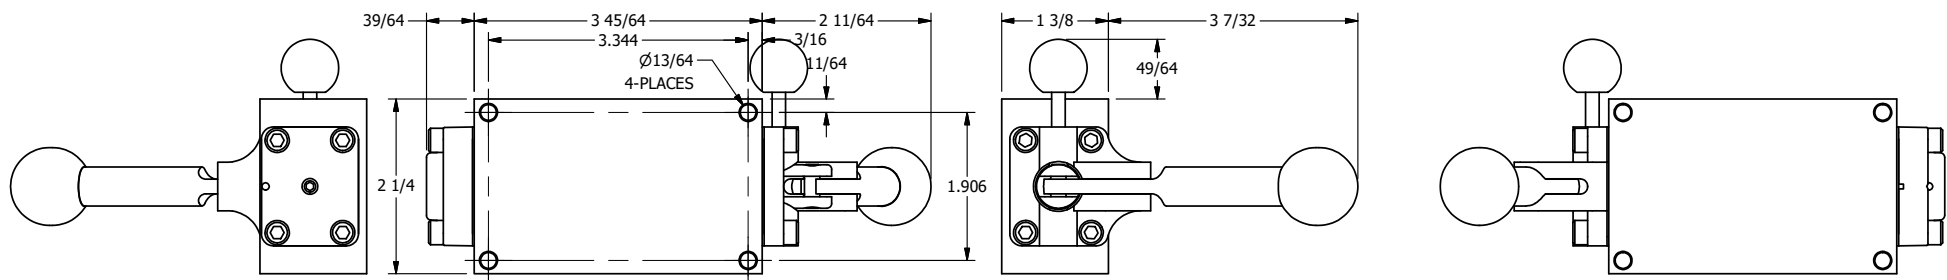

4

3

2

1

B

B

A

A

**AAA PRODUCTS
INTERNATIONAL**
7114 Harry Hines Blvd
Dallas, TX 75235

TITLE: 1/4" SIDE PORT, LEVER, 2 POS,
RVRS SPR RTRN, PINLOCK A & C,
180D LVR, BR & SS

DRAWING NO.:

DIM_ZHA2ET

4

3

2

1