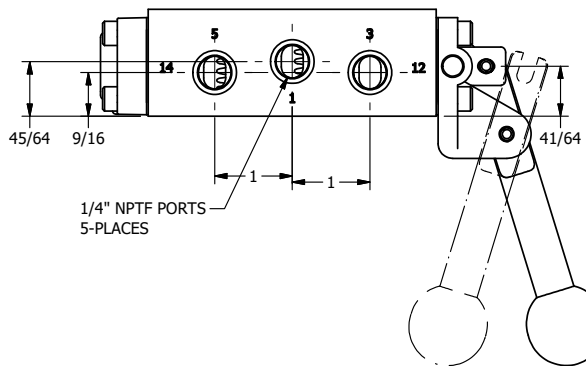

4

3

2

1

B

B

A

A

**AAA PRODUCTS
INTERNATIONAL**
7114 Harry Hines Blvd
Dallas, TX 75235

TITLE: 1/4" SIDE PORT, LEVER, 2 POS,
RVRS SPR RTRN, PINLOCK A & C,
180D LVR, BR & SS

DRAWING NO.:

DIM_ZHA2ET

4

3

2

1

THE INFORMATION CONTAINED WITHIN THIS DOCUMENT IS PROPRIETARY TO AAA PRODUCTS AND MAY NOT BE DISCLOSED WITHOUT PRIOR WRITTEN CONSENT