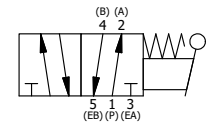

4 3 2 1

B

B

A

A

A

A

AAA
PRODUCTS
INTERNATIONAL

**AAA PRODUCTS
INTERNATIONAL**
7114 Harry Hines Blvd
Dallas, TX 75235

TITLE: 1/4" NAMUR, LEVER, 2 POS,
RVRS SPR RTRN, 90D LEVER

DRAWING NO.:
DIM_NHA2R

4 3 2 1

THE INFORMATION CONTAINED WITHIN THIS DOCUMENT IS PROPRIETARY TO AAA PRODUCTS AND MAY NOT BE DISCLOSED WITHOUT PRIOR WRITTEN CONSENT