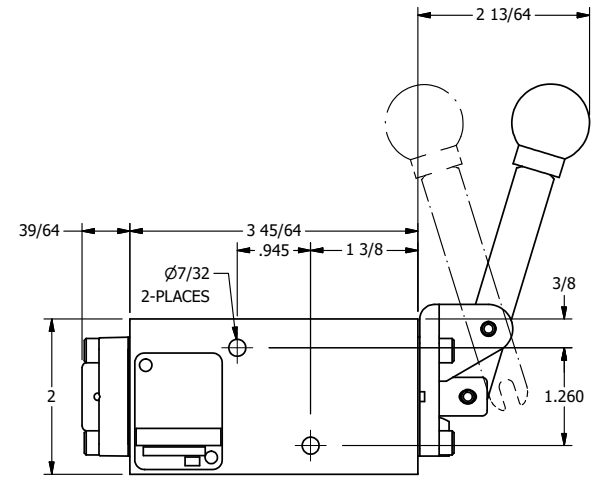

4 3 2 1

B

B

A

A

A

A

AAA
PRODUCTS
INTERNATIONAL

**AAA PRODUCTS
INTERNATIONAL**
7114 Harry Hines Blvd
Dallas, TX 75235

TITLE: 1/4" NAMUR, LEVER, 2 POS,
RVRS SPR RTRN, 90D LEVER

DRAWING NO.:
DIM_NHA2R

4 3 2 1

THE INFORMATION CONTAINED WITHIN THIS DOCUMENT IS PROPRIETARY TO AAA PRODUCTS AND MAY NOT BE DISCLOSED WITHOUT PRIOR WRITTEN CONSENT