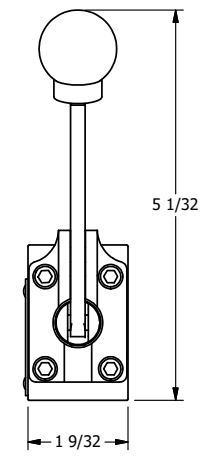

4 3 2 1

B

B

A

A

A

A

AAA
PRODUCTS
INTERNATIONAL

**AAA PRODUCTS
INTERNATIONAL**
7114 Harry Hines Blvd
Dallas, TX 75235

TITLE: 1/4" NAMUR, LEVER, 2 POS,
RVRS SPR RTRN, 90D LEVER

DRAWING NO.:
DIM_NHA2R

4 3 2 1

THE INFORMATION CONTAINED WITHIN THIS DOCUMENT IS PROPRIETARY TO AAA PRODUCTS AND MAY NOT BE DISCLOSED WITHOUT PRIOR WRITTEN CONSENT