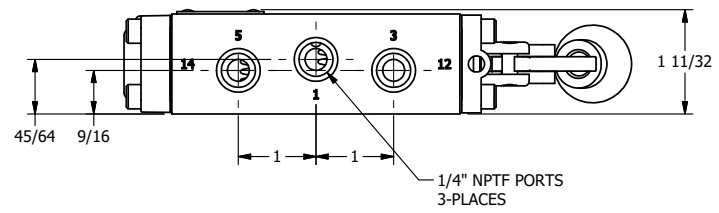

4 3 2 1

B

B

A

A

A

A

AAA
PRODUCTS
INTERNATIONAL

**AAA PRODUCTS
INTERNATIONAL**
7114 Harry Hines Blvd
Dallas, TX 75235

TITLE: 1/4" NAMUR, LEVER, 2 POS,
RVRS SPR RTRN, 90D LEVER

DRAWING NO.:
DIM_NHA2R

4 3 2 1

THE INFORMATION CONTAINED WITHIN THIS DOCUMENT IS PROPRIETARY TO AAA PRODUCTS AND MAY NOT BE DISCLOSED WITHOUT PRIOR WRITTEN CONSENT