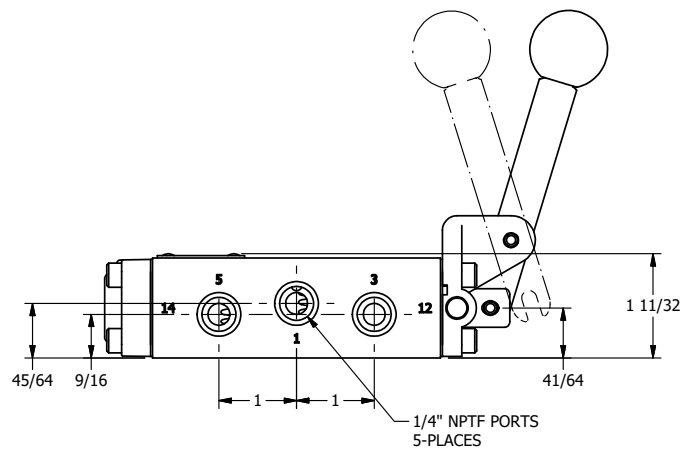

4

3

2

1

Ø.257 THRU HOLE  
WHEN IN POSITION SHOWN

**AAA**  
PRODUCTS  
INTERNATIONAL  
7114 Harry Hines Blvd  
Dallas, TX 75235

TITLE: 1/4" NAMUR, LEVER, 2 POS,  
RVRS SPR RTRN,  
HVY DTY, RED KNOB, LOCKOUT A

DRAWING NO.:  
DIM\_NHA2HJLO

THE INFORMATION CONTAINED WITHIN THIS DOCUMENT IS PROPRIETARY TO AAA PRODUCTS AND MAY NOT BE DISCLOSED WITHOUT PRIOR WRITTEN CONSENT

4

3

2

1

B

B