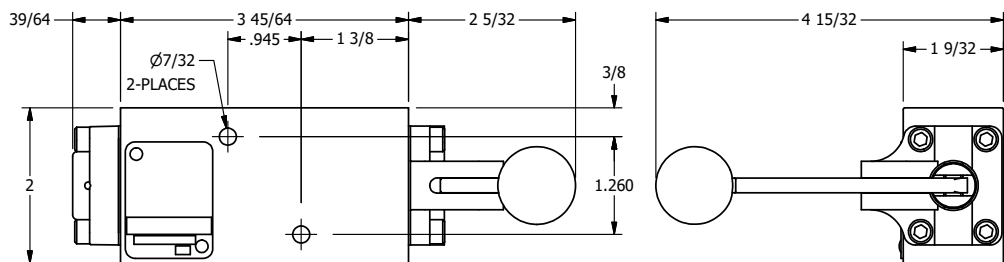

4

3

2

1

Ø.257 THRU HOLE  
WHEN IN POSITION SHOWN

**AAA**  
PRODUCTS  
INTERNATIONAL  
7114 Harry Hines Blvd  
Dallas, TX 75235

TITLE: 1/4" NAMUR, LEVER, 2 POS,  
RVRS SPR RTRN,  
HVY DTY, RED KNOB, LOCKOUT A

DRAWING NO.:  
DIM\_NHA2HJLO

THE INFORMATION CONTAINED WITHIN THIS DOCUMENT IS PROPRIETARY TO AAA PRODUCTS AND MAY NOT BE DISCLOSED WITHOUT PRIOR WRITTEN CONSENT

4

3

2

1

B

B