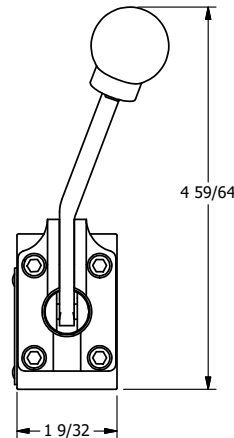

4

3

2

1

B

B

A

A

**AAA**  
PRODUCTS  
INTERNATIONAL

**AAA PRODUCTS  
INTERNATIONAL**  
7114 Harry Hines Blvd  
Dallas, TX 75235

TITLE: 1/4" NAMUR, LEVER, 2 POS,  
RVRS SPR RTRN,  
BNT LVR RGHT, 90D LVR

DRAWING NO.:  
DIM\_NHA2BRR