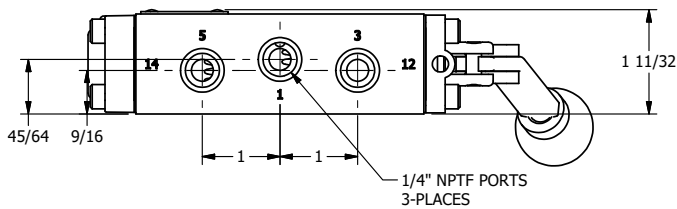

**AAA**  
PRODUCTS  
INTERNATIONAL

**AAA PRODUCTS  
INTERNATIONAL**  
7114 Harry Hines Blvd  
Dallas, TX 75235

TITLE: 1/4" NAMUR, LEVER, 2 POS,  
RVRS SPR RTRN,  
BNT LVR RGHT, 90D LVR

DRAWING NO.:  
DIM\_NHA2BRR