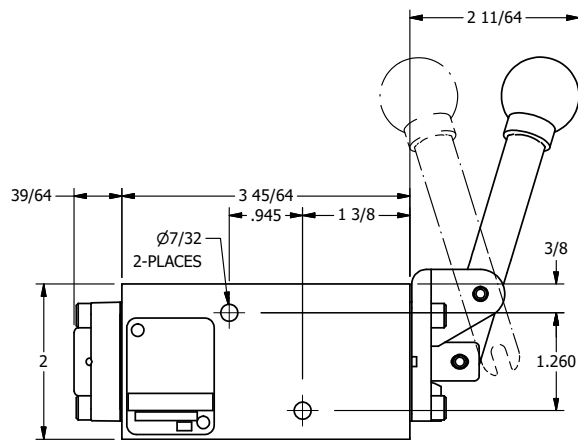

4

3

2

1

B

B

A

A

AAA
PRODUCTS
INTERNATIONAL

**AAA PRODUCTS
INTERNATIONAL**
7114 Harry Hines Blvd
Dallas, TX 75235

TITLE: 1/4" NAMUR, LEVER, 2 POS,
RVRS SPR RTRN,
BNT LVR RGHT, 90D LVR

DRAWING NO.:
DIM_NHA2BRR

4

3

2

1

A

A

THE INFORMATION CONTAINED WITHIN THIS DOCUMENT IS PROPRIETARY TO AAA PRODUCTS AND MAY NOT BE DISCLOSED WITHOUT PRIOR WRITTEN CONSENT