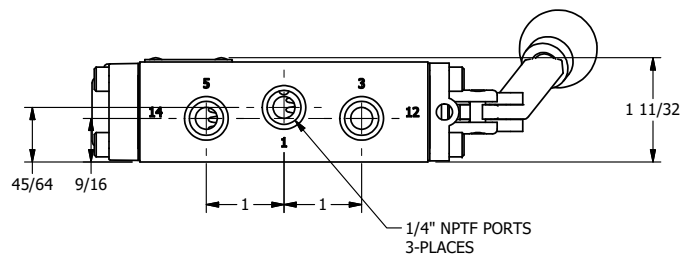

4 3 2 1

B

B

A

A

4 3 2 1

<p>AAA PRODUCTS INTERNATIONAL 7114 Harry Hines Blvd Dallas, TX 75235</p>	<p>TITLE: 1/4" NAMUR, LEVER, 2 POS, RVRS SPR RTRN, BNT LVR LFT, 90D LVR</p>	<p>DRAWING NO.: DIM_NHA2BLR</p>
---	---	-------------------------------------