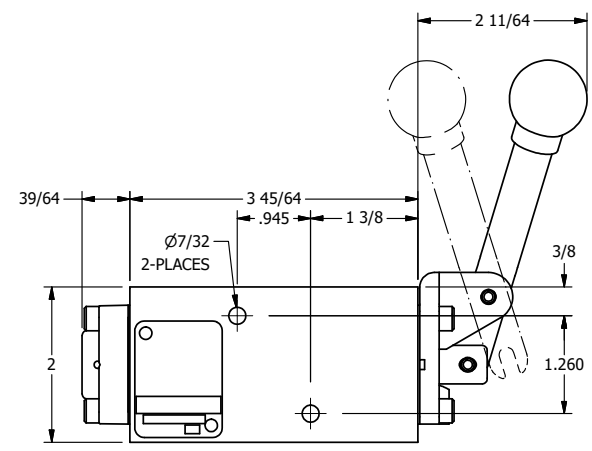

4 3 2 1

B

B

A

A

4 3 2 1

<p>AAA PRODUCTS INTERNATIONAL 7114 Harry Hines Blvd Dallas, TX 75235</p>	<p>TITLE: 1/4" NAMUR, LEVER, 2 POS, RVRS SPR RTRN, BNT LVR LFT, 90D LVR</p>	<p>DRAWING NO.: DIM_NHA2BLR</p>
---	---	-------------------------------------