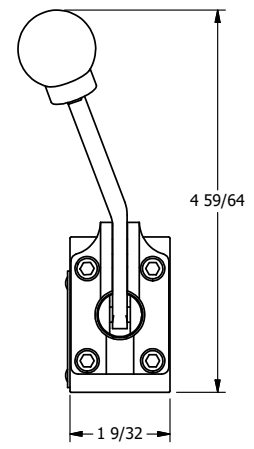

4 3 2 1

B

B

A

A

4 3 2 1

<p>AAA PRODUCTS INTERNATIONAL 7114 Harry Hines Blvd Dallas, TX 75235</p>	<p>TITLE: 1/4" NAMUR, LEVER, 2 POS, RVRS SPR RTRN, BNT LVR LFT, 90D LVR</p>	<p>DRAWING NO.: DIM_NHA2BLR</p>
---	---	-------------------------------------