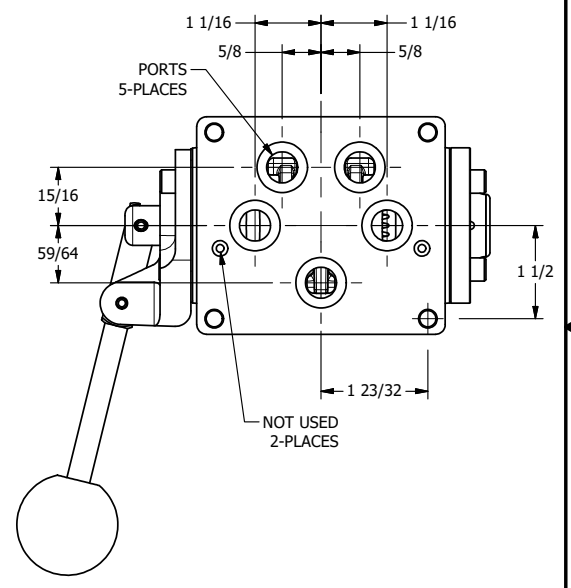

4 3 2 1

4 3 2 1

**AAA**  
PRODUCTS  
INTERNATIONAL

**AAA PRODUCTS  
INTERNATIONAL**  
7114 Harry Hines Blvd  
Dallas, TX 75235

TITLE: 1/2" SUBPLATE, LEVER, 2 POS,  
RVRS SPR RTRN, 270D LEVER

DRAWING NO.:  
DIM\_HA4PRT