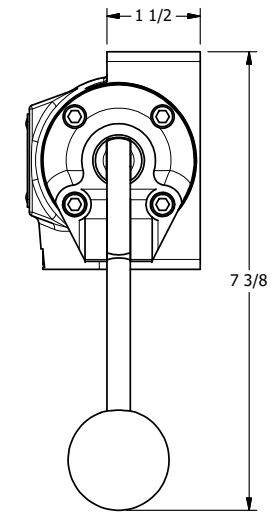

4 3 2 1

4 3 2 1

**AAA**  
PRODUCTS  
INTERNATIONAL

**AAA PRODUCTS  
INTERNATIONAL**  
7114 Harry Hines Blvd  
Dallas, TX 75235

TITLE: 1/2" SUBPLATE, LEVER, 2 POS,  
RVRS SPR RTRN, 270D LEVER

DRAWING NO.:  
DIM\_HA4PRT