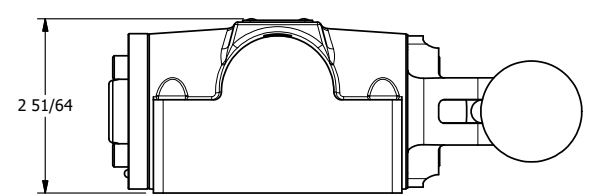

4 3 2 1

4 3 2 1

**AAA**  
PRODUCTS  
INTERNATIONAL

**AAA PRODUCTS  
INTERNATIONAL**  
7114 Harry Hines Blvd  
Dallas, TX 75235

TITLE: 1/2" SUBPLATE, LEVER, 2 POS,  
RVRS SPR RTRN, 270D LEVER

DRAWING NO.:  
DIM\_HA4PRT