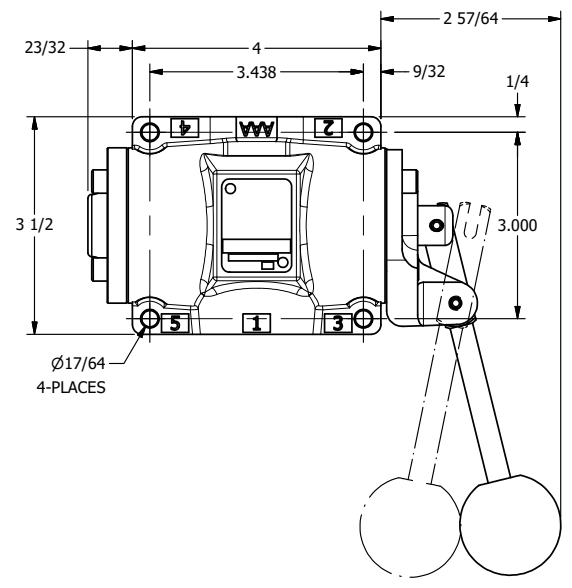

4 3 2 1

4 3 2 1

**AAA**  
PRODUCTS  
INTERNATIONAL

**AAA PRODUCTS  
INTERNATIONAL**  
7114 Harry Hines Blvd  
Dallas, TX 75235

TITLE: 1/2" SUBPLATE, LEVER, 2 POS,  
RVRS SPR RTRN, 270D LEVER

DRAWING NO.:  
DIM\_HA4PRT