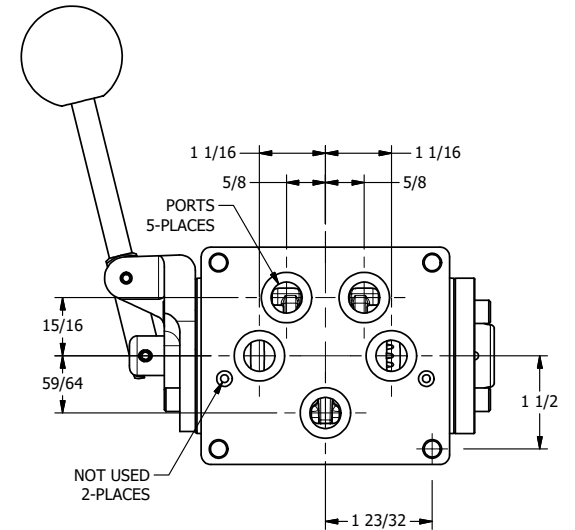

**AAA**  
PRODUCTS  
INTERNATIONAL

**AAA PRODUCTS  
INTERNATIONAL**  
7114 Harry Hines Blvd  
Dallas, TX 75235

TITLE: **1/2" SUBPLATE, LEVER, 2 POS,  
RVRS SPR RTRN, 90D LEVER**

DRAWING NO.:  
**DIM\_HA4PR**