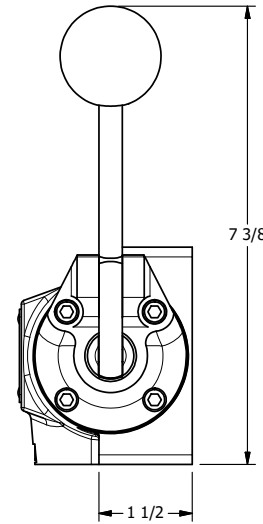

4

3

2

1

B

B

A

A

**AAA**  
PRODUCTS  
INTERNATIONAL

**AAA PRODUCTS  
INTERNATIONAL**  
7114 Harry Hines Blvd  
Dallas, TX 75235

TITLE: **1/2" SUBPLATE, LEVER, 2 POS,  
RVRS SPR RTRN, 90D LEVER**

DRAWING NO.:  
**DIM\_HA4PR**