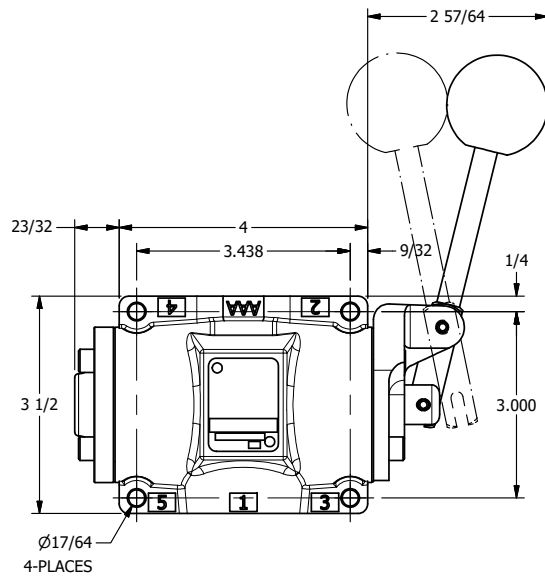

**AAA**  
PRODUCTS  
INTERNATIONAL

**AAA PRODUCTS  
INTERNATIONAL**  
7114 Harry Hines Blvd  
Dallas, TX 75235

TITLE: **1/2" SUBPLATE, LEVER, 2 POS,  
RVRS SPR RTRN, 90D LEVER**

DRAWING NO.:  
**DIM\_HA4PR**