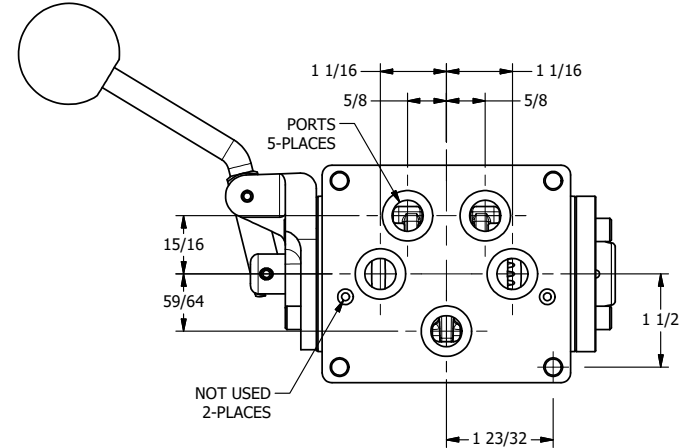

AAA
PRODUCTS
INTERNATIONAL

**AAA PRODUCTS
INTERNATIONAL**
7114 Harry Hines Blvd
Dallas, TX 75235

TITLE: 1/2" SUBPLATE, LEVER, 2 POS,
RVRS SPR RTRN,
CRVD LVR, 90D LVR

DRAWING NO.:
DIM_HA4PCR

4

3

2

1