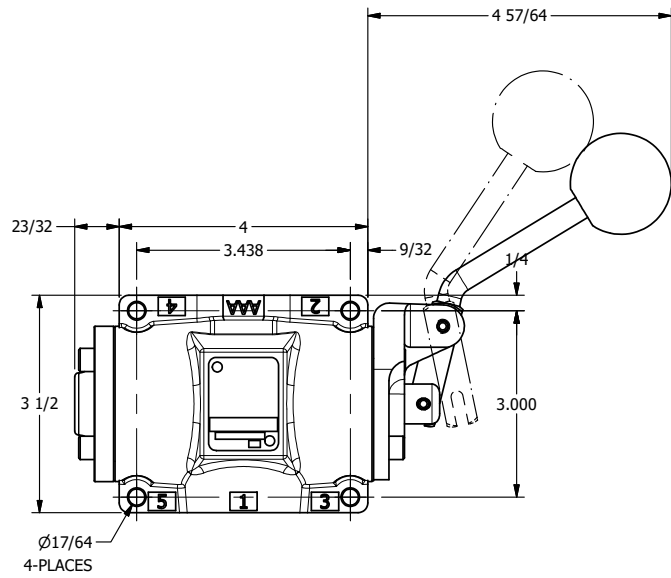

AAA
PRODUCTS
INTERNATIONAL

**AAA PRODUCTS
INTERNATIONAL**
7114 Harry Hines Blvd
Dallas, TX 75235

TITLE: 1/2" SUBPLATE, LEVER, 2 POS,
RVRS SPR RTRN,
CRVD LVR, 90D LVR

DRAWING NO.:
DIM_HA4PCR

4

3

2

1