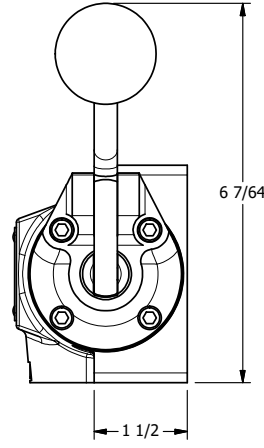

4

3

2

1

B

B

A

A

AAA
PRODUCTS
INTERNATIONAL

**AAA PRODUCTS
INTERNATIONAL**
7114 Harry Hines Blvd
Dallas, TX 75235

TITLE: 1/2" SUBPLATE, LEVER, 2 POS,
RVRS SPR RTRN,
CRVD LVR, 90D LVR

DRAWING NO.:
DIM_HA4PCR

4

3

2

1