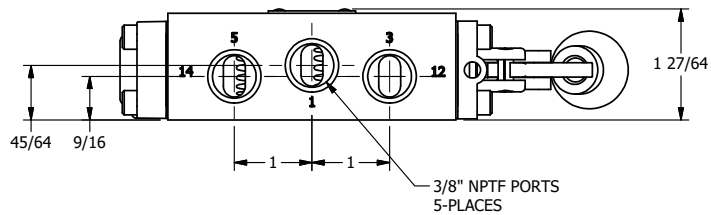

4 3 2 1

AAA
PRODUCTS
INTERNATIONAL

**AAA PRODUCTS
INTERNATIONAL**
7114 Harry Hines Blvd
Dallas, TX 75235

TITLE: 3/8" SIDE PORT, LEVER, 2 POS,
RVRS SPR RTRN, 90D LEVER

DRAWING NO.:

DIM_HA3R

A

A