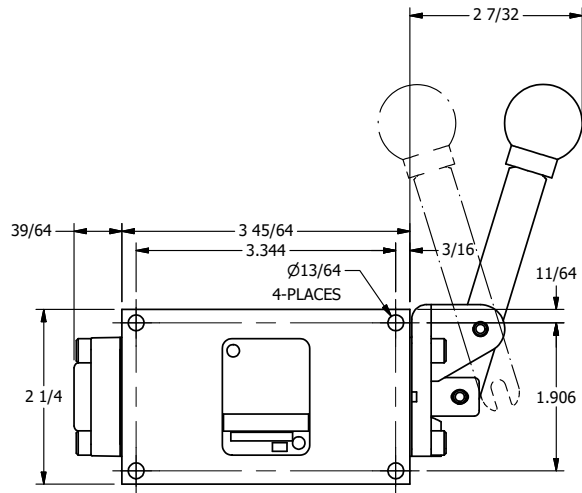

4 3 2 1

AAA
PRODUCTS
INTERNATIONAL

**AAA PRODUCTS
INTERNATIONAL**
7114 Harry Hines Blvd
Dallas, TX 75235

TITLE: 3/8" SIDE PORT, LEVER, 2 POS,
RVRS SPR RTRN, 90D LEVER

DRAWING NO.:

DIM_HA3R

A

A