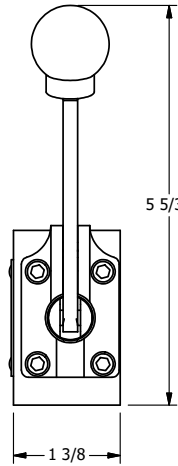

4 3 2 1

AAA
PRODUCTS
INTERNATIONAL

**AAA PRODUCTS
INTERNATIONAL**
7114 Harry Hines Blvd
Dallas, TX 75235

TITLE: 3/8" SIDE PORT, LEVER, 2 POS,
RVRS SPR RTRN, 90D LEVER

DRAWING NO.:

DIM_HA3R

A

A