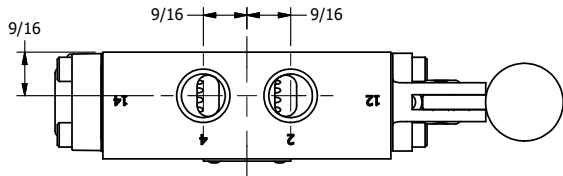

4 3 2 1

AAA
PRODUCTS
INTERNATIONAL

**AAA PRODUCTS
INTERNATIONAL**
7114 Harry Hines Blvd
Dallas, TX 75235

TITLE: 3/8" SIDE PORT, LEVER, 2 POS,
RVRS SPR RTRN, 90D LEVER

DRAWING NO.:

DIM_HA3R

A

A