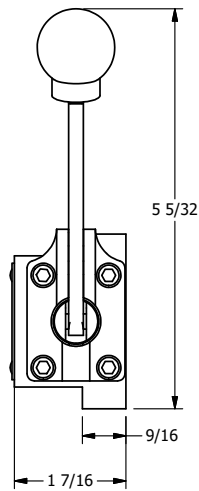

4

3

2

1

B

B

A

A

1 31/64

AAA
PRODUCTS
INTERNATIONAL

AAA PRODUCTS INTERNATIONAL
7114 Harry Hines Blvd
Dallas, TX 75235

TITLE: 3/8" SUBPLATE, LEVER, 2 POS,
RVRS SPR RTRN, 90D LEVER

DRAWING NO.:
DIM_HA3PR

4

3

2