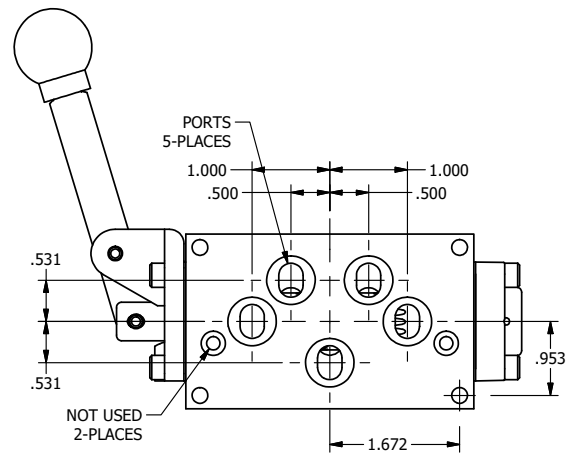

4

3

2

1

B

B

A

A

1 31/64

AAA
PRODUCTS
INTERNATIONAL

AAA PRODUCTS INTERNATIONAL
7114 Harry Hines Blvd
Dallas, TX 75235

TITLE: 3/8" SUBPLATE, LEVER, 2 POS,
RVRS SPR RTRN, 90D LEVER

DRAWING NO.:
DIM_HA3PR

4

3

2

1

A

THE INFORMATION CONTAINED WITHIN THIS DOCUMENT IS PROPRIETARY TO AAA PRODUCTS AND MAY NOT BE DISCLOSED WITHOUT PRIOR WRITTEN CONSENT