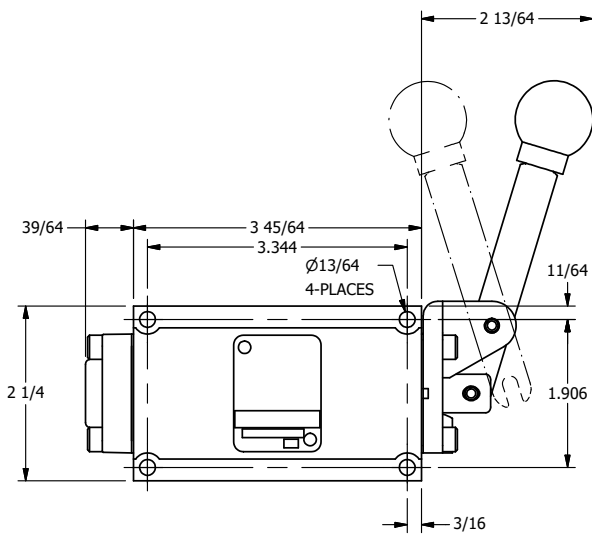

4

3

2

1

B

B

A

A

1 31/64

AAA
PRODUCTS
INTERNATIONAL

AAA PRODUCTS INTERNATIONAL
7114 Harry Hines Blvd
Dallas, TX 75235

TITLE: 3/8" SUBPLATE, LEVER, 2 POS,
RVRS SPR RTRN, 90D LEVER

DRAWING NO.:
DIM_HA3PR

4

3

2