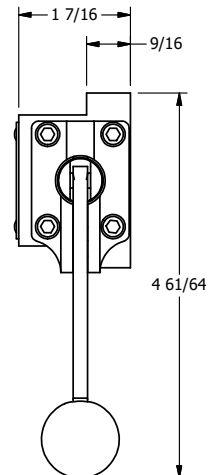

4

3

2

1

B

B

A

A

4

3

2

1

**AAA**  
PRODUCTS  
INTERNATIONAL

**AAA PRODUCTS  
INTERNATIONAL**  
7114 Harry Hines Blvd  
Dallas, TX 75235

TITLE: 3/8" SUBPLATE, LEVER, 2 POS,  
RVRS SPR RTRN,  
RED KNOB. 270D LVR

DRAWING NO.:  
DIM\_HA3PJRT