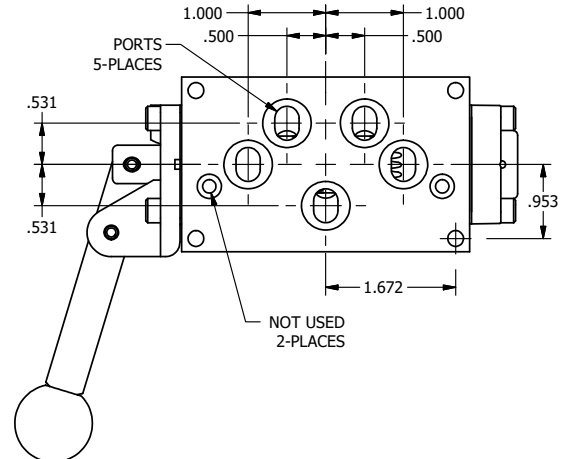

4

3

2

1

B

B

A

A

4

3

2

1

AAA
PRODUCTS
INTERNATIONAL

**AAA PRODUCTS
INTERNATIONAL**
7114 Harry Hines Blvd
Dallas, TX 75235

TITLE: 3/8" SUBPLATE, LEVER, 2 POS,
RVRS SPR RTRN,
RED KNOB. 270D LVR

DRAWING NO.:
DIM_HA3PJRT

THE INFORMATION CONTAINED WITHIN THIS DOCUMENT IS PROPRIETARY TO AAA PRODUCTS AND MAY NOT BE DISCLOSED WITHOUT PRIOR WRITTEN CONSENT