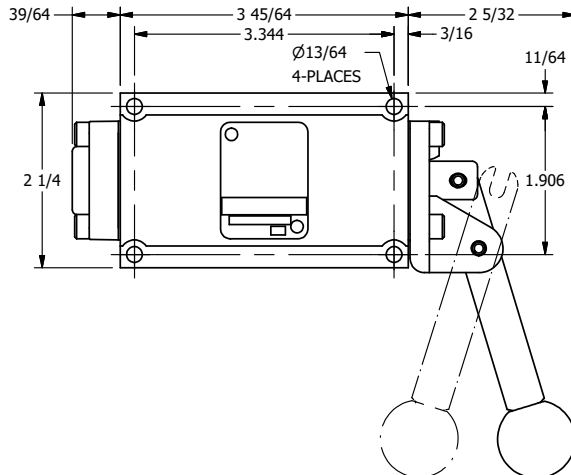

4

3

2

1

B

B

A

A

4

3

2

1

**AAA**  
PRODUCTS  
INTERNATIONAL

**AAA PRODUCTS  
INTERNATIONAL**  
7114 Harry Hines Blvd  
Dallas, TX 75235

TITLE: 3/8" SUBPLATE, LEVER, 2 POS,  
RVRS SPR RTRN,  
RED KNOB. 270D LVR

DRAWING NO.:  
DIM\_HA3PJRT