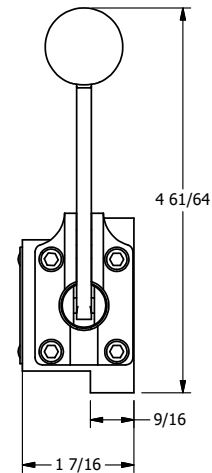

4

3

2

1

B

B

A

A

**AAA**  
PRODUCTS  
INTERNATIONAL

**AAA PRODUCTS INTERNATIONAL**  
7114 Harry Hines Blvd  
Dallas, TX 75235

TITLE: 3/8" SUBPLATE, LEVER, 2 POS,  
RVRS SPR RTRN,  
RED KNOB, 90D LVR

DRAWING NO.:  
DIM\_HA3PJR