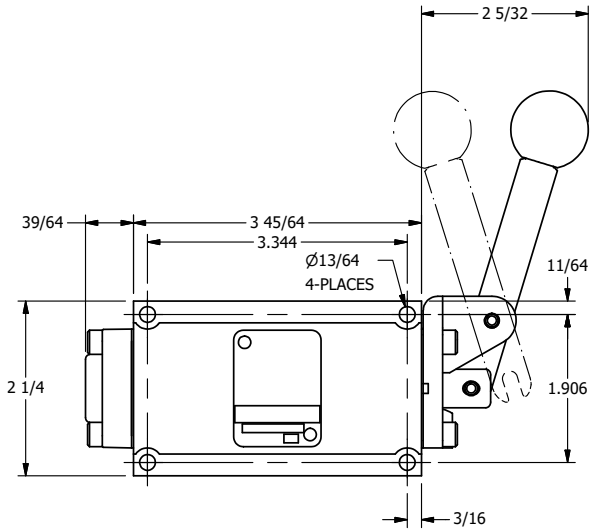

4

3

2

1

B

B

A

A

AAA
PRODUCTS
INTERNATIONAL

AAA PRODUCTS INTERNATIONAL
7114 Harry Hines Blvd
Dallas, TX 75235

TITLE: 3/8" SUBPLATE, LEVER, 2 POS,
RVRS SPR RTRN,
RED KNOB, 90D LVR

DRAWING NO.:
DIM_HA3PJR

4

3

2

1

THE INFORMATION CONTAINED WITHIN THIS DOCUMENT IS PROPRIETARY TO AAA PRODUCTS AND MAY NOT BE DISCLOSED WITHOUT PRIOR WRITTEN CONSENT