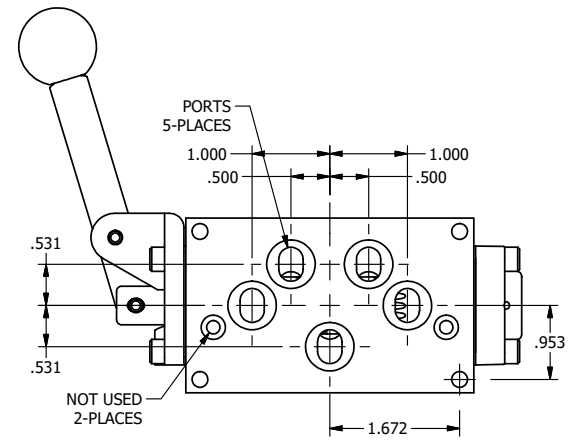

4

3

2

1

B

B

A

A

AAA
PRODUCTS
INTERNATIONAL

AAA PRODUCTS INTERNATIONAL
7114 Harry Hines Blvd
Dallas, TX 75235

TITLE: 3/8" SUBPLATE, LEVER, 2 POS,
RVRS SPR RTRN,
RED KNOB, 90D LVR

DRAWING NO.:
DIM_HA3PJR

4

3

2

1

THE INFORMATION CONTAINED WITHIN THIS DOCUMENT IS PROPRIETARY TO AAA PRODUCTS AND MAY NOT BE DISCLOSED WITHOUT PRIOR WRITTEN CONSENT