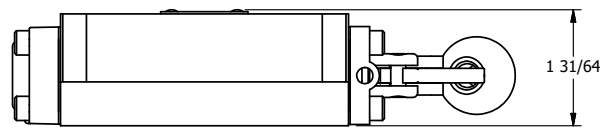

4

3

2

1

B

B

A

A

**AAA**  
PRODUCTS  
INTERNATIONAL

**AAA PRODUCTS INTERNATIONAL**  
7114 Harry Hines Blvd  
Dallas, TX 75235

TITLE: 3/8" SUBPLATE, LEVER, 2 POS,  
RVRS SPR RTRN,  
RED KNOB, 90D LVR

DRAWING NO.:  
DIM\_HA3PJR