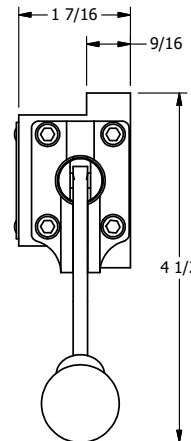

4

3

2

1

B

B

A

A

4

3

2

1

AAA
PRODUCTS
INTERNATIONAL

**AAA PRODUCTS
INTERNATIONAL**
7114 Harry Hines Blvd
Dallas, TX 75235

TITLE: 3/8" SUBPLATE, LEVER, 2 POS,
RVRS SPR RTRN,
CRVD LVR, 270D LVR

DRAWING NO.:
DIM_HA3PCRT