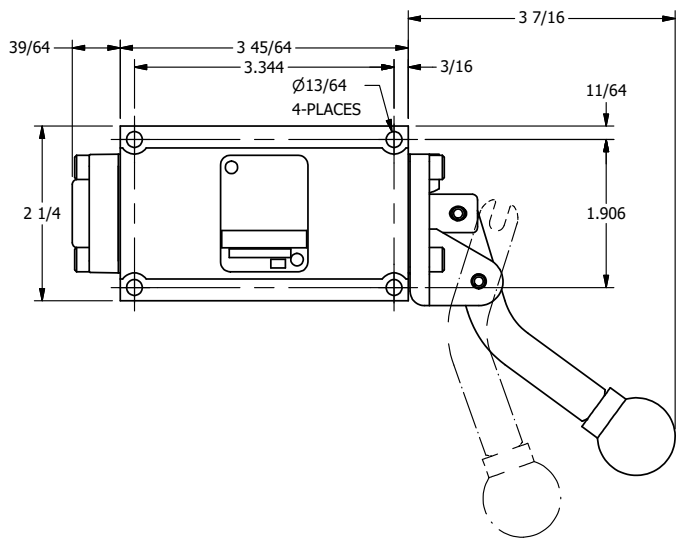

4

3

2

1

B

B

A

A

4

3

2

1

AAA
PRODUCTS
INTERNATIONAL

**AAA PRODUCTS
INTERNATIONAL**
7114 Harry Hines Blvd
Dallas, TX 75235

TITLE: 3/8" SUBPLATE, LEVER, 2 POS,
RVRS SPR RTRN,
CRVD LVR, 270D LVR

DRAWING NO.:
DIM_HA3PCRT

THE INFORMATION CONTAINED WITHIN THIS DOCUMENT IS PROPRIETARY TO AAA PRODUCTS AND MAY NOT BE DISCLOSED WITHOUT PRIOR WRITTEN CONSENT