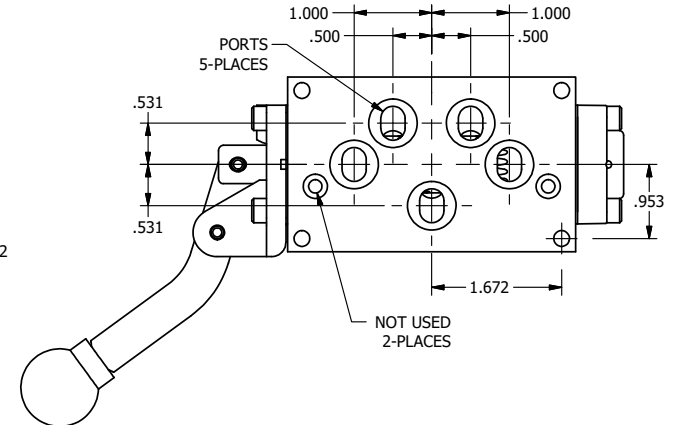

4

3

2

1

B

B

A

A

4

3

2

1

AAA
PRODUCTS
INTERNATIONAL

**AAA PRODUCTS
INTERNATIONAL**
7114 Harry Hines Blvd
Dallas, TX 75235

TITLE: 3/8" SUBPLATE, LEVER, 2 POS,
RVRS SPR RTRN,
CRVD LVR, 270D LVR

DRAWING NO.:
DIM_HA3PCRT

THE INFORMATION CONTAINED WITHIN THIS DOCUMENT IS PROPRIETARY TO AAA PRODUCTS AND MAY NOT BE DISCLOSED WITHOUT PRIOR WRITTEN CONSENT