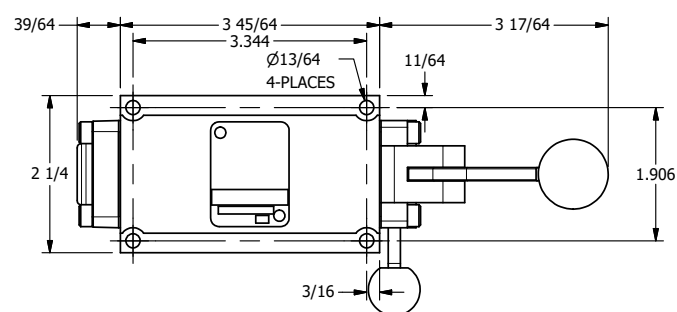

1 31/64

**AAA**  
PRODUCTS  
INTERNATIONAL

**AAA PRODUCTS  
INTERNATIONAL**  
7114 Harry Hines Blvd  
Dallas, TX 75235

TITLE: 3/8" SUBPLATE, LEVER, 2 POS,  
RVRS SPR RTRN, CRVD LVR,  
PINLOCK A & C, RED KNOB