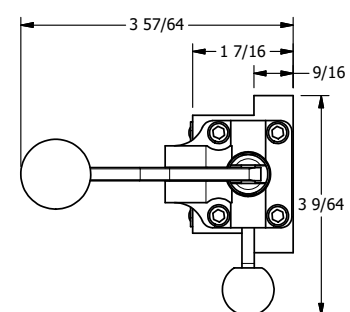

4

3

2

1

B

B

A

A

1 31/64

**AAA**  
PRODUCTS  
INTERNATIONAL

**AAA PRODUCTS  
INTERNATIONAL**  
7114 Harry Hines Blvd  
Dallas, TX 75235

TITLE: 3/8" SUBPLATE, LEVER, 2 POS,  
RVRS SPR RTRN, CRVD LVR,  
PINLOCK A & C, RED KNOB

DRAWING NO.:  
DIM\_HA3PCEJ

4

3

2

1

THE INFORMATION CONTAINED WITHIN THIS DOCUMENT IS PROPRIETARY TO AAA PRODUCTS AND MAY NOT BE DISCLOSED WITHOUT PRIOR WRITTEN CONSENT