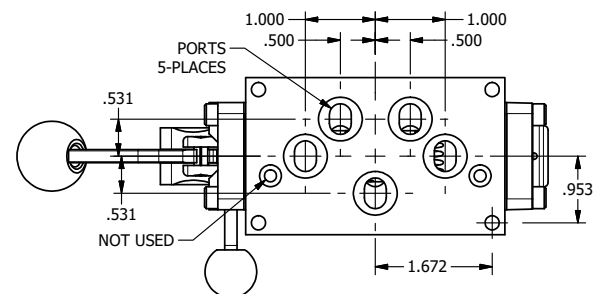

1 31/64

**AAA**  
PRODUCTS  
INTERNATIONAL

**AAA PRODUCTS  
INTERNATIONAL**  
7114 Harry Hines Blvd  
Dallas, TX 75235

TITLE: 3/8" SUBPLATE, LEVER, 2 POS,  
RVRS SPR RTRN, CRVD LVR,  
PINLOCK A & C, RED KNOB