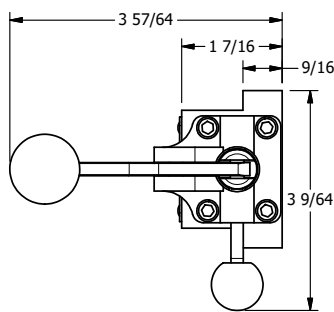

4

3

2

1

B

B

A

A

AAA
PRODUCTS
INTERNATIONAL

**AAA PRODUCTS
INTERNATIONAL**
7114 Harry Hines Blvd
Dallas, TX 75235

TITLE: 3/8" SUBPLATE, LEVER, 2 POS,
RVRS SPR RTRN, CURVED LVR
PINLOCK A & C, HVY DTY, RED KNOB

DRAWING NO.:
DIM_HA3PCEHJ