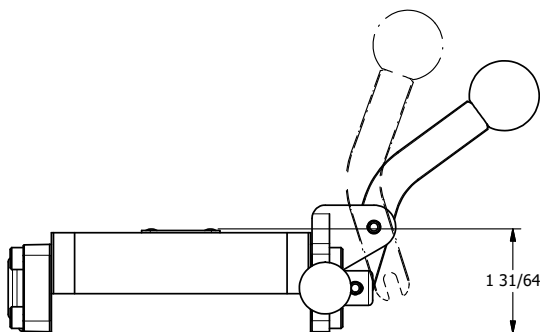

4

3

2

1

B

B

A

A

AAA
PRODUCTS
INTERNATIONAL

**AAA PRODUCTS
INTERNATIONAL**
7114 Harry Hines Blvd
Dallas, TX 75235

TITLE: 3/8" SUBPLATE, LEVER, 2 POS,
RVRS SPR RTRN, CURVED LVR
PINLOCK A & C, HVY DTY, RED KNOB

DRAWING NO.:
DIM_HA3PCEHJ