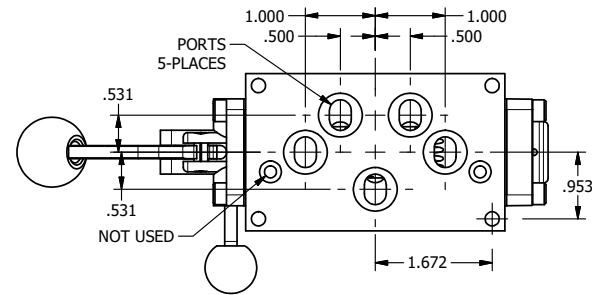

AAA
PRODUCTS
INTERNATIONAL

**AAA PRODUCTS
INTERNATIONAL**
7114 Harry Hines Blvd
Dallas, TX 75235

TITLE: 3/8" SUBPLATE, LEVER, 2 POS,
RVRS SPR RTRN, CURVED LVR
PINLOCK A & C, HVY DTY, RED KNOB

DRAWING NO.:
DIM_HA3PCEHJ