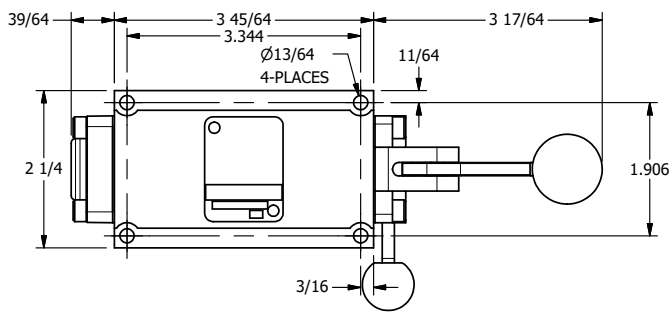

AAA
PRODUCTS
INTERNATIONAL

**AAA PRODUCTS
INTERNATIONAL**
7114 Harry Hines Blvd
Dallas, TX 75235

TITLE: 3/8" SUBPLATE, LEVER, 2 POS,
RVRS SPR RTRN, CURVED LVR
PINLOCK A & C, HVY DTY, RED KNOB

DRAWING NO.:
DIM_HA3PCEHJ