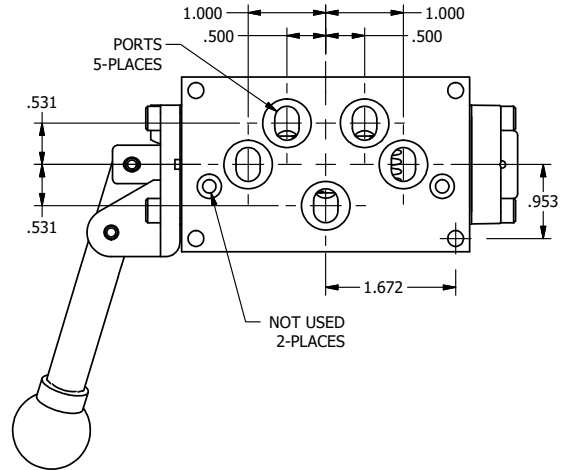

4

3

2

1

B

B

1 31/64

A

A

4

3

2

1

**AAA**  
PRODUCTS  
INTERNATIONAL

**AAA PRODUCTS  
INTERNATIONAL**  
7114 Harry Hines Blvd  
Dallas, TX 75235

TITLE: 3/8" SUBPLATE, LEVER, 2 POS,  
RVRS SPR RTRN,  
BNT LVR RIGHT, 270D LVR