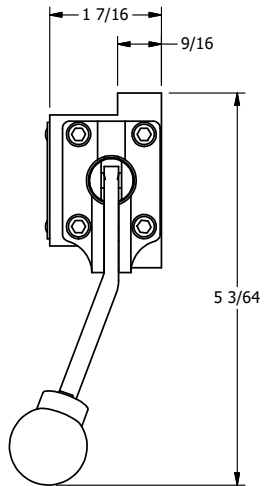

4

3

2

1

B

B

1 31/64

A

A

4

3

2

1

**AAA**  
PRODUCTS  
INTERNATIONAL

**AAA PRODUCTS  
INTERNATIONAL**  
7114 Harry Hines Blvd  
Dallas, TX 75235

TITLE: 3/8" SUBPLATE, LEVER, 2 POS,  
RVRS SPR RTRN,  
BNT LVR RIGHT, 270D LVR

DRAWING NO.:  
DIM\_HA3PBRRT

THE INFORMATION CONTAINED WITHIN THIS DOCUMENT IS PROPRIETARY TO AAA PRODUCTS AND MAY NOT BE DISCLOSED WITHOUT PRIOR WRITTEN CONSENT