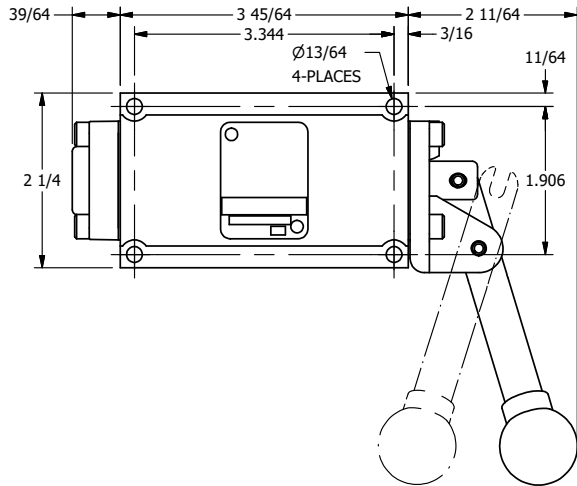

4

3

2

1

B

B

1 31/64

A

A

4

3

2

1

**AAA**  
PRODUCTS  
INTERNATIONAL

**AAA PRODUCTS  
INTERNATIONAL**  
7114 Harry Hines Blvd  
Dallas, TX 75235

TITLE: 3/8" SUBPLATE, LEVER, 2 POS,  
RVRS SPR RTRN,  
BNT LVR RIGHT, 270D LVR

DRAWING NO.:  
DIM\_HA3PBRRT

THE INFORMATION CONTAINED WITHIN THIS DOCUMENT IS PROPRIETARY TO AAA PRODUCTS AND MAY NOT BE DISCLOSED WITHOUT PRIOR WRITTEN CONSENT