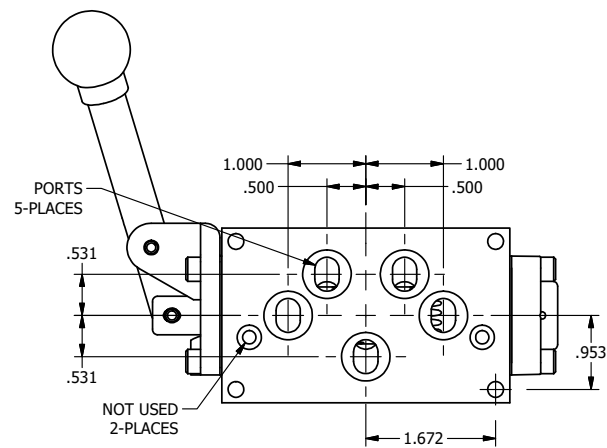

4

3

2

1

B

B

A

A

4

3

2

1

AAA
PRODUCTS
INTERNATIONAL

AAA PRODUCTS INTERNATIONAL
7114 Harry Hines Blvd
Dallas, TX 75235

TITLE: 3/8" SUBPLATE, LEVER, 2 POS,
RVRS SPR RTRN,
BNT LVR RGHT, 90D LVR

DRAWING NO.:
DIM_HA3PBRR

THE INFORMATION CONTAINED WITHIN THIS DOCUMENT IS PROPRIETARY TO AAA PRODUCTS AND MAY NOT BE DISCLOSED WITHOUT PRIOR WRITTEN CONSENT