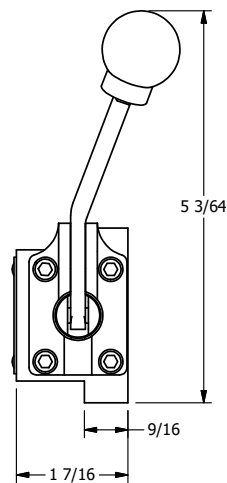

4

3

2

1

B

B

A

A

4

3

2

1

AAA
PRODUCTS
INTERNATIONAL

AAA PRODUCTS INTERNATIONAL
7114 Harry Hines Blvd
Dallas, TX 75235

TITLE: 3/8" SUBPLATE, LEVER, 2 POS,
RVRS SPR RTRN,
BNT LVR RGHT, 90D LVR

DRAWING NO.:
DIM_HA3PBRR