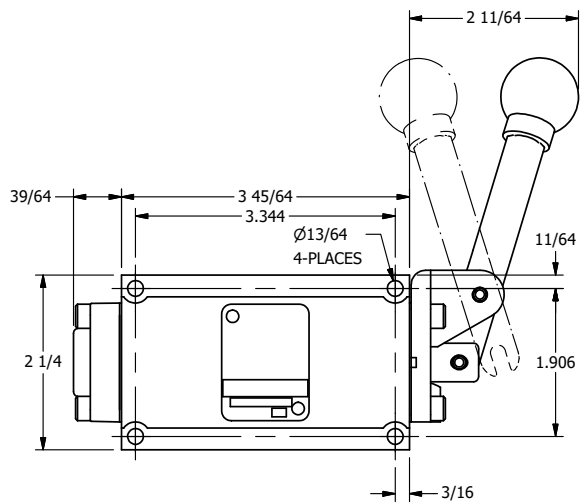

4

3

2

1

B

B

A

A

4

3

2

1

AAA
PRODUCTS
INTERNATIONAL

AAA PRODUCTS INTERNATIONAL
7114 Harry Hines Blvd
Dallas, TX 75235

TITLE: 3/8" SUBPLATE, LEVER, 2 POS,
RVRS SPR RTRN,
BNT LVR RGHT, 90D LVR

DRAWING NO.:
DIM_HA3PBRR