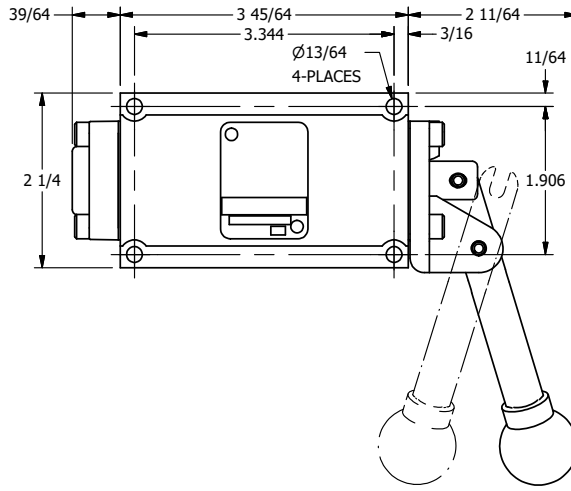

4

3

2

1

**AAA**  
PRODUCTS  
INTERNATIONAL

**AAA PRODUCTS  
INTERNATIONAL**  
7114 Harry Hines Blvd  
Dallas, TX 75235

TITLE: 3/8" SUBPLATE, LEVER, 2 POS,  
RVRS SPR RTRN,  
BNT LVR LFT, 270D LVR

DRAWING NO.:  
DIM\_HA3PBLRT