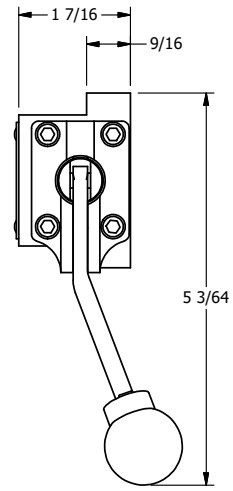

4

3

2

1

**AAA**  
PRODUCTS  
INTERNATIONAL

**AAA PRODUCTS  
INTERNATIONAL**  
7114 Harry Hines Blvd  
Dallas, TX 75235

TITLE: 3/8" SUBPLATE, LEVER, 2 POS,  
RVRS SPR RTRN,  
BNT LVR LFT, 270D LVR

DRAWING NO.:  
DIM\_HA3PBLRT