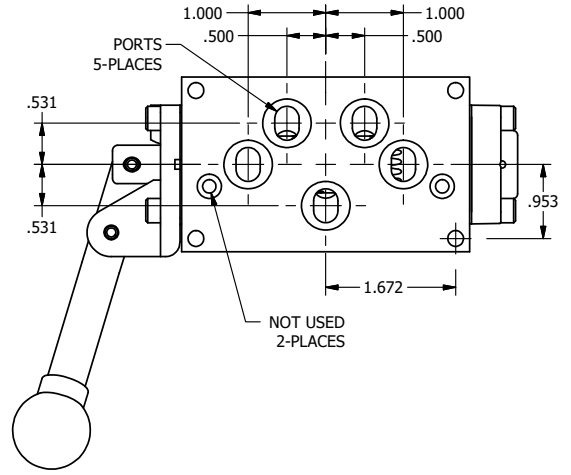

4

3

2

1

**AAA**  
PRODUCTS  
INTERNATIONAL

**AAA PRODUCTS  
INTERNATIONAL**  
7114 Harry Hines Blvd  
Dallas, TX 75235

TITLE: 3/8" SUBPLATE, LEVER, 2 POS,  
RVRS SPR RTRN,  
BNT LVR LFT, 270D LVR

DRAWING NO.:  
DIM\_HA3PBLRT