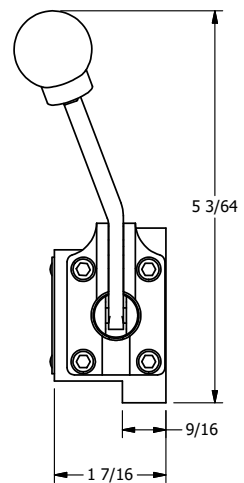

4

3

2

1

B

B

A

A

**AAA PRODUCTS INTERNATIONAL**  
7114 Harry Hines Blvd  
Dallas, TX 75235

TITLE: 3/8" SUBPLATE, LEVER, 2 POS,  
RVRS SPR RTRN,  
BNT LVR LFT, 90D LVR

DRAWING NO.:  
DIM\_HA3PBLR

THE INFORMATION CONTAINED WITHIN THIS DOCUMENT IS PROPRIETARY TO AAA PRODUCTS AND MAY NOT BE DISCLOSED WITHOUT PRIOR WRITTEN CONSENT