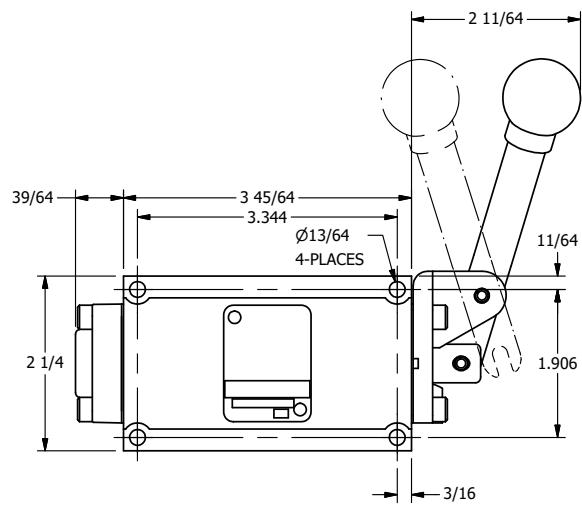

4

3

2

1

B

B

A

A

1 31/64

4

3

2

1

A

A

**AAA**  
PRODUCTS  
INTERNATIONAL

**AAA PRODUCTS INTERNATIONAL**  
7114 Harry Hines Blvd  
Dallas, TX 75235

TITLE: 3/8" SUBPLATE, LEVER, 2 POS,  
RVRS SPR RTRN,  
BNT LVR LFT, 90D LVR

DRAWING NO.:  
DIM\_HA3PBLR

THE INFORMATION CONTAINED WITHIN THIS DOCUMENT IS PROPRIETARY TO AAA PRODUCTS AND MAY NOT BE DISCLOSED WITHOUT PRIOR WRITTEN CONSENT