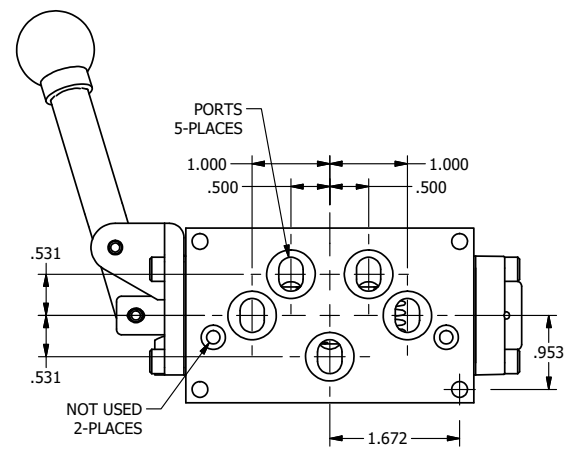

4

3

2

1

B

B

A

A

1 31/64

4

3

2

1

A

A

AAA
PRODUCTS
INTERNATIONAL

AAA PRODUCTS INTERNATIONAL
7114 Harry Hines Blvd
Dallas, TX 75235

TITLE: 3/8" SUBPLATE, LEVER, 2 POS,
RVRS SPR RTRN,
BNT LVR LFT, 90D LVR

DRAWING NO.:
DIM_HA3PBLR

THE INFORMATION CONTAINED WITHIN THIS DOCUMENT IS PROPRIETARY TO AAA PRODUCTS AND MAY NOT BE DISCLOSED WITHOUT PRIOR WRITTEN CONSENT