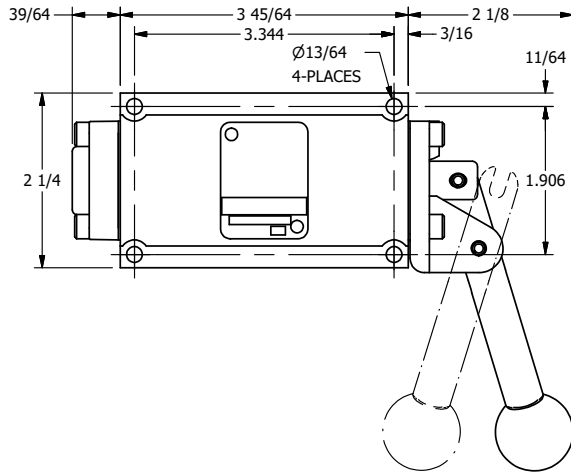

4

3

2

1

B

B

A

A

4

3

2

1

**AAA**  
PRODUCTS  
INTERNATIONAL

**AAA PRODUCTS  
INTERNATIONAL**  
7114 Harry Hines Blvd  
Dallas, TX 75235

TITLE: 3/8" SUBPLATE, LEVER, 2 POS,  
RVRS SPR RTRN,  
BNT LVR LFT, RED KNOB, 270D LVR

DRAWING NO.:  
DIM\_HA3PBLJRT