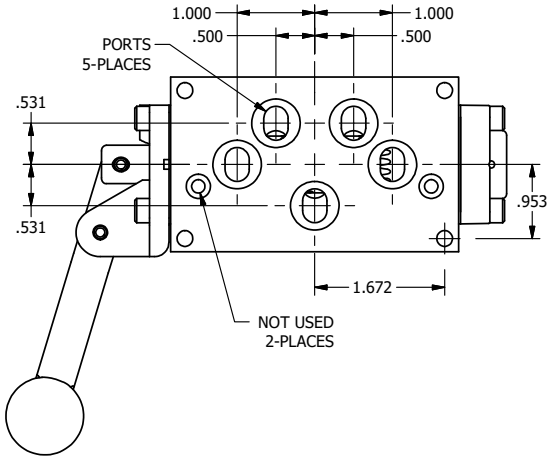

4

3

2

1

B

B

A

A

4

3

2

1

AAA
PRODUCTS
INTERNATIONAL

**AAA PRODUCTS
INTERNATIONAL**
7114 Harry Hines Blvd
Dallas, TX 75235

TITLE: 3/8" SUBPLATE, LEVER, 2 POS,
RVRS SPR RTRN,
BNT LVR LFT, RED KNOB, 270D LVR

DRAWING NO.:
DIM_HA3PBLJRT

THE INFORMATION CONTAINED WITHIN THIS DOCUMENT IS PROPRIETARY TO AAA PRODUCTS AND MAY NOT BE DISCLOSED WITHOUT PRIOR WRITTEN CONSENT