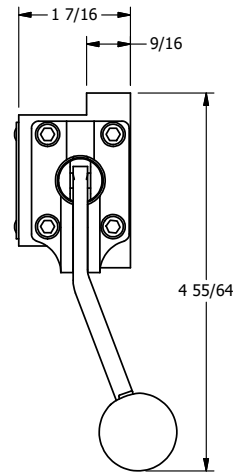

4

3

2

1

B

B

A

A

4

3

2

1

**AAA**  
PRODUCTS  
INTERNATIONAL

**AAA PRODUCTS  
INTERNATIONAL**  
7114 Harry Hines Blvd  
Dallas, TX 75235

TITLE: 3/8" SUBPLATE, LEVER, 2 POS,  
RVRS SPR RTRN,  
BNT LVR LFT, RED KNOB, 270D LVR

DRAWING NO.:  
DIM\_HA3PBLJRT