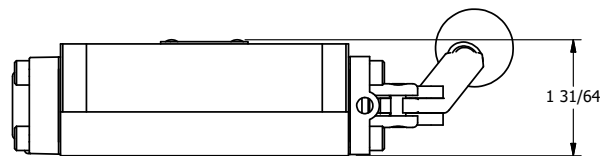

4

3

2

1

B

B

A

A

AAA
PRODUCTS
INTERNATIONAL

AAA PRODUCTS INTERNATIONAL
7114 Harry Hines Blvd
Dallas, TX 75235

TITLE: 3/8" SUBPLATE, LEVER, 2 POS,
RVRS SPR RTRN,
BENT LVR LFT, RED KNOB, 90D LVR

DRAWING NO.:
DIM_HA3PBLJR

4

3