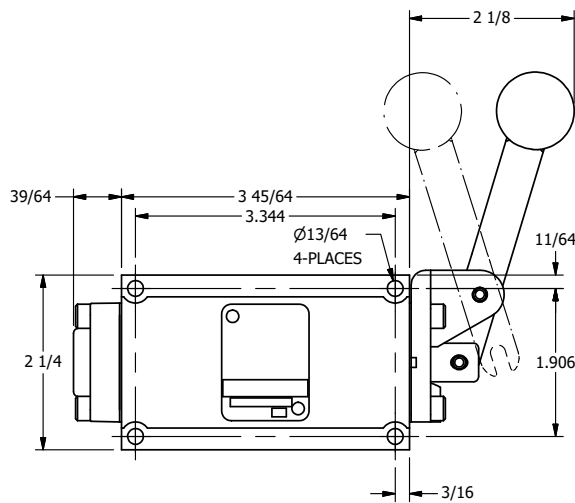

4

3

2

1

B

B

A

A

AAA
PRODUCTS
INTERNATIONAL

AAA PRODUCTS INTERNATIONAL
7114 Harry Hines Blvd
Dallas, TX 75235

TITLE: 3/8" SUBPLATE, LEVER, 2 POS,
RVRS SPR RTRN,
BENT LVR LFT, RED KNOB, 90D LVR

DRAWING NO.:
DIM_HA3PBLJR

4

3

2

1

THE INFORMATION CONTAINED WITHIN THIS DOCUMENT IS PROPRIETARY TO AAA PRODUCTS AND MAY NOT BE DISCLOSED WITHOUT PRIOR WRITTEN CONSENT