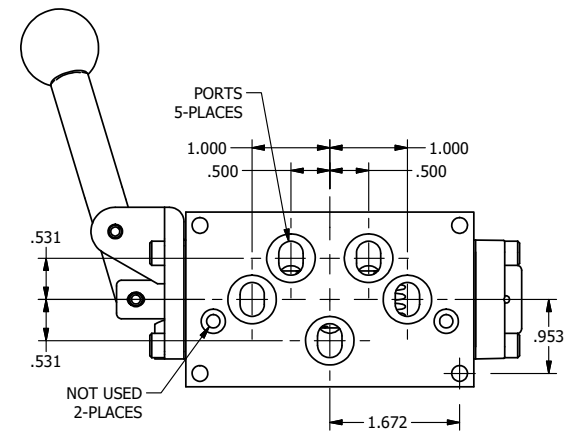

4

3

2

1

B

B

A

A

AAA
PRODUCTS
INTERNATIONAL

AAA PRODUCTS INTERNATIONAL
7114 Harry Hines Blvd
Dallas, TX 75235

TITLE: 3/8" SUBPLATE, LEVER, 2 POS,
RVRS SPR RTRN,
BENT LVR LFT, RED KNOB, 90D LVR

DRAWING NO.:
DIM_HA3PBLJR

4

3

2

1

THE INFORMATION CONTAINED WITHIN THIS DOCUMENT IS PROPRIETARY TO AAA PRODUCTS AND MAY NOT BE DISCLOSED WITHOUT PRIOR WRITTEN CONSENT