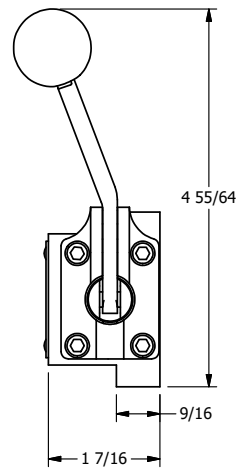

4

3

2

1

B

B

A

A

AAA
PRODUCTS
INTERNATIONAL

AAA PRODUCTS INTERNATIONAL
7114 Harry Hines Blvd
Dallas, TX 75235

TITLE: 3/8" SUBPLATE, LEVER, 2 POS,
RVRS SPR RTRN,
BENT LVR LFT, RED KNOB, 90D LVR

DRAWING NO.:
DIM_HA3PBLJR

4

3