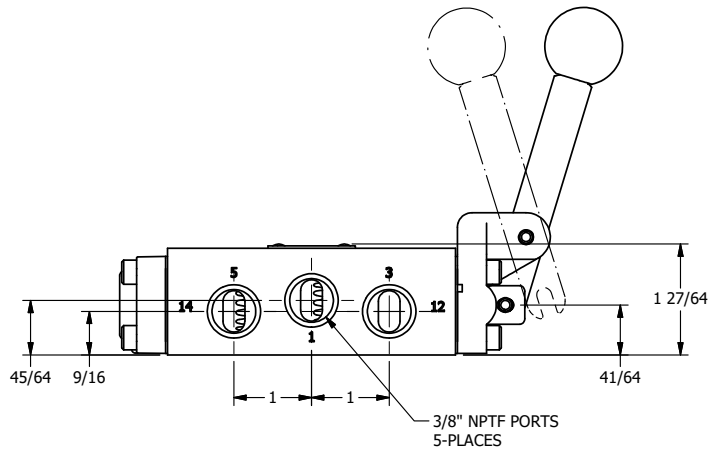

4 3 2 1

AAA
PRODUCTS
INTERNATIONAL

**AAA PRODUCTS
INTERNATIONAL**
7114 Harry Hines Blvd
Dallas, TX 75235

TITLE: $3/8"$ SIDE PORT, LEVER, 2 POS,
RVRS SPR RTRN, RED KNOB

DRAWING NO.:

DIM_HA3J

4 3 2 1

THE INFORMATION CONTAINED WITHIN THIS DOCUMENT IS PROPRIETARY TO AAA PRODUCTS AND MAY NOT BE DISCLOSED WITHOUT PRIOR WRITTEN CONSENT