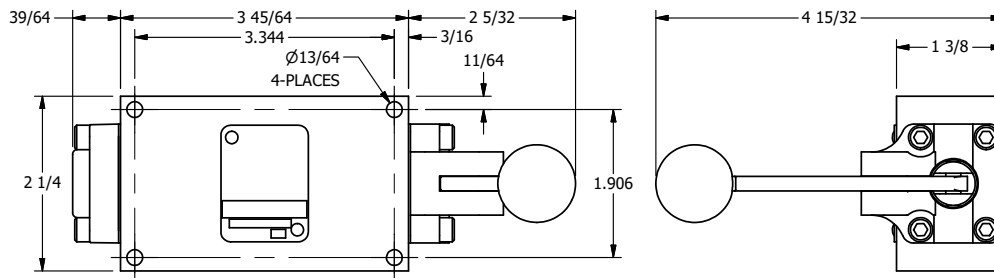

4 3 2 1

AAA
PRODUCTS
INTERNATIONAL

**AAA PRODUCTS
INTERNATIONAL**
7114 Harry Hines Blvd
Dallas, TX 75235

TITLE: $3/8"$ SIDE PORT, LEVER, 2 POS,
RVRS SPR RTRN, RED KNOB

DRAWING NO.:

DIM_HA3J

4 3 2 1

THE INFORMATION CONTAINED WITHIN THIS DOCUMENT IS PROPRIETARY TO AAA PRODUCTS AND MAY NOT BE DISCLOSED WITHOUT PRIOR WRITTEN CONSENT