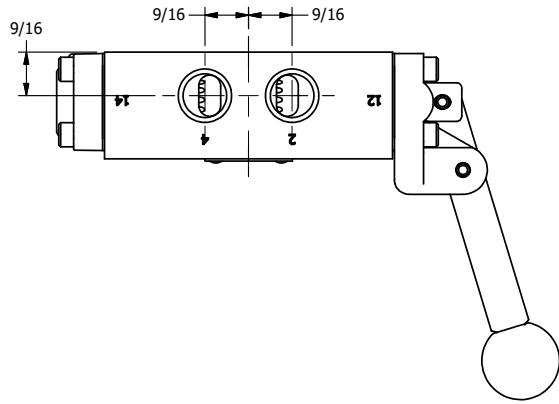

4 3 2 1

AAA
PRODUCTS
INTERNATIONAL

**AAA PRODUCTS
INTERNATIONAL**
7114 Harry Hines Blvd
Dallas, TX 75235

TITLE: $3/8"$ SIDE PORT, LEVER, 2 POS,
RVRS SPR RTRN, RED KNOB

DRAWING NO.:

DIM_HA3J

4 3 2 1

THE INFORMATION CONTAINED WITHIN THIS DOCUMENT IS PROPRIETARY TO AAA PRODUCTS AND MAY NOT BE DISCLOSED WITHOUT PRIOR WRITTEN CONSENT