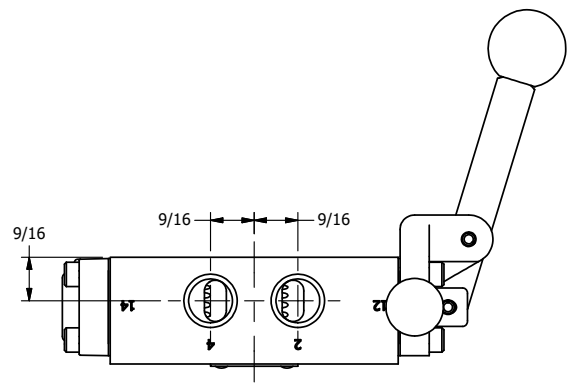

4

3

2

1

B

B

A

A

4

3

2

1

AAA
PRODUCTS
INTERNATIONAL

**AAA PRODUCTS
INTERNATIONAL**
7114 Harry Hines Blvd
Dallas, TX 75235

TITLE: 3/8" SIDE PORT, LEVER, 2 POS,
RVRS SPR RTRN, PINLOCK A & C,
RED KNOB, 180D LVR

DRAWING NO.:
DIM_HA3EJT

THE INFORMATION CONTAINED WITHIN THIS DOCUMENT IS PROPRIETARY TO AAA PRODUCTS AND MAY NOT BE DISCLOSED WITHOUT PRIOR WRITTEN CONSENT