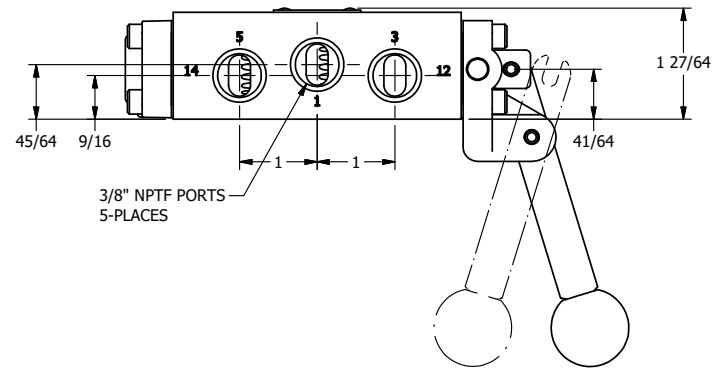

4

3

2

1

B

B

A

A

4

3

2

1

AAA
PRODUCTS
INTERNATIONAL

**AAA PRODUCTS
INTERNATIONAL**
7114 Harry Hines Blvd
Dallas, TX 75235

TITLE: 3/8" SIDE PORT, LEVER, 2 POS,
RVRS SPR RTRN, PINLOCK A & C,
RED KNOB, 180D LVR

DRAWING NO.:
DIM_HA3EJT

THE INFORMATION CONTAINED WITHIN THIS DOCUMENT IS PROPRIETARY TO AAA PRODUCTS AND MAY NOT BE DISCLOSED WITHOUT PRIOR WRITTEN CONSENT