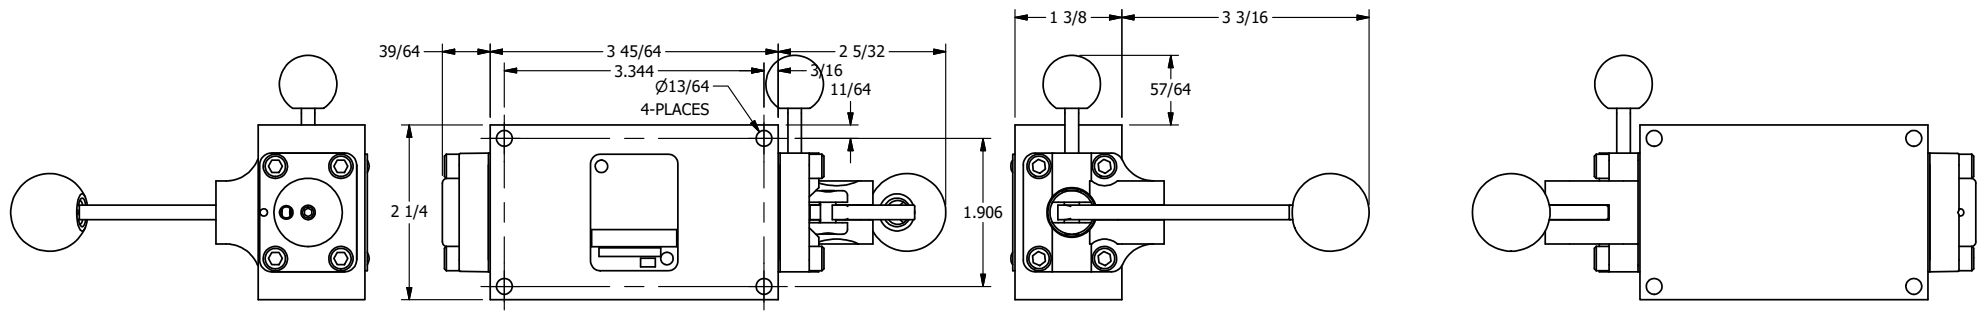

4

3

2

1

B

B

A

A

4

3

2

1

AAA
PRODUCTS
INTERNATIONAL

**AAA PRODUCTS
INTERNATIONAL**
7114 Harry Hines Blvd
Dallas, TX 75235

TITLE: 3/8" SIDE PORT, LEVER, 2 POS,
RVRS SPR RTRN, PINLOCK A & C,
RED KNOB, 180D LVR

DRAWING NO.:
DIM_HA3EJT

THE INFORMATION CONTAINED WITHIN THIS DOCUMENT IS PROPRIETARY TO AAA PRODUCTS AND MAY NOT BE DISCLOSED WITHOUT PRIOR WRITTEN CONSENT