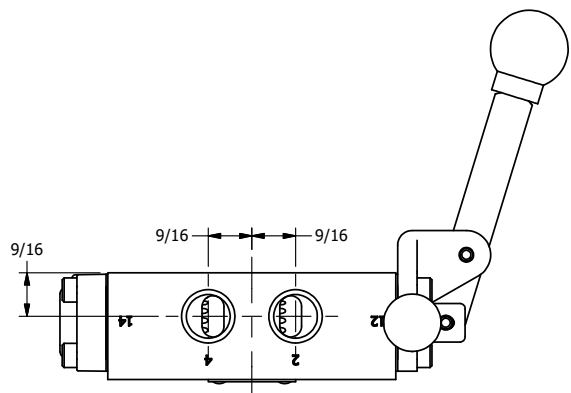

4

3

2

1

B

B

4

3

2

1

A

A

AAA
PRODUCTS
INTERNATIONAL

**AAA PRODUCTS
INTERNATIONAL**
7114 Harry Hines Blvd
Dallas, TX 75235

TITLE: 3/8" SIDE PORT, LEVER, 2 POS,
RVRS SPR RTRN, PINLOCK A & C,
HVY DTY, 180D LVR

DRAWING NO.:
DIM_HA3EHT