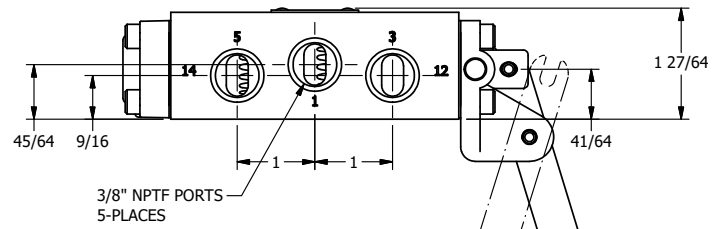

4

3

2

1

B

B

4

3

2

1

A

A

AAA
PRODUCTS
INTERNATIONAL

**AAA PRODUCTS
INTERNATIONAL**
7114 Harry Hines Blvd
Dallas, TX 75235

TITLE: 3/8" SIDE PORT, LEVER, 2 POS,
RVRS SPR RTRN, PINLOCK A & C,
HVY DTY, 180D LVR

DRAWING NO.:
DIM_HA3EHT

THE INFORMATION CONTAINED WITHIN THIS DOCUMENT IS PROPRIETARY TO AAA PRODUCTS AND MAY NOT BE DISCLOSED WITHOUT PRIOR WRITTEN CONSENT