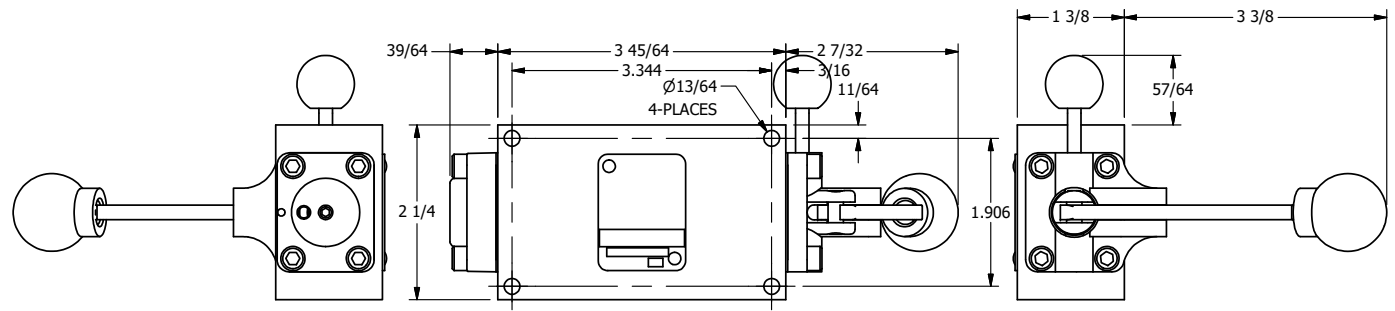

4

3

2

1

B

B

4

3

2

1

A

A

AAA
PRODUCTS
INTERNATIONAL

**AAA PRODUCTS
INTERNATIONAL**
7114 Harry Hines Blvd
Dallas, TX 75235

TITLE: 3/8" SIDE PORT, LEVER, 2 POS,
RVRS SPR RTRN, PINLOCK A & C,
HVY DTY, 180D LVR

DRAWING NO.:
DIM_HA3EHT