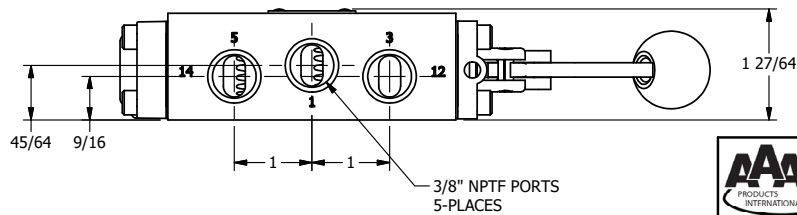

4 3 2 1

B

B

A

A

3/8" NPTF PORTS
5-PLACES

A

A

B

B

AAA
PRODUCTS
INTERNATIONAL

**AAA PRODUCTS
INTERNATIONAL**
7114 Harry Hines Blvd
Dallas, TX 75235

TITLE: 3/8" SIDE PORT, LEVER, 2 POS,
RVRS SPR RTRN, CRVD LVR,
RED KNOB, 90D LVR

DRAWING NO.:
DIM_HA3CJR

THE INFORMATION CONTAINED WITHIN THIS DOCUMENT IS PROPRIETARY TO AAA PRODUCTS AND MAY NOT BE DISCLOSED WITHOUT PRIOR WRITTEN CONSENT