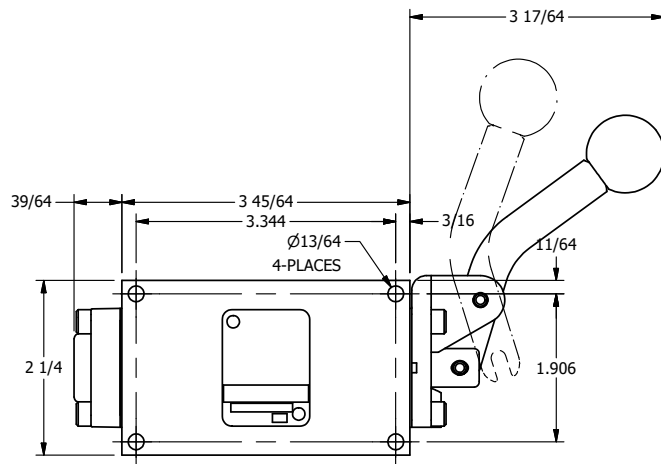

4 3 2 1

B

B

A

A

3/8" NPTF PORTS
5-PLACES

A

A

B

B

AAA
PRODUCTS
INTERNATIONAL

**AAA PRODUCTS
INTERNATIONAL**
7114 Harry Hines Blvd
Dallas, TX 75235

TITLE: 3/8" SIDE PORT, LEVER, 2 POS,
RVRS SPR RTRN, CRVD LVR,
RED KNOB, 90D LVR

DRAWING NO.:
DIM_HA3CJR

THE INFORMATION CONTAINED WITHIN THIS DOCUMENT IS PROPRIETARY TO AAA PRODUCTS AND MAY NOT BE DISCLOSED WITHOUT PRIOR WRITTEN CONSENT