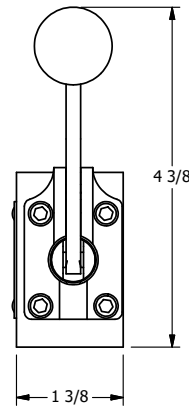

4 3 2 1

B

B

A

A

3/8" NPTF PORTS
5-PLACES

A

A

B

B

AAA
PRODUCTS
INTERNATIONAL

**AAA PRODUCTS
INTERNATIONAL**
7114 Harry Hines Blvd
Dallas, TX 75235

TITLE: 3/8" SIDE PORT, LEVER, 2 POS,
RVRS SPR RTRN, CRVD LVR,
RED KNOB, 90D LVR

DRAWING NO.:
DIM_HA3CJR

THE INFORMATION CONTAINED WITHIN THIS DOCUMENT IS PROPRIETARY TO AAA PRODUCTS AND MAY NOT BE DISCLOSED WITHOUT PRIOR WRITTEN CONSENT