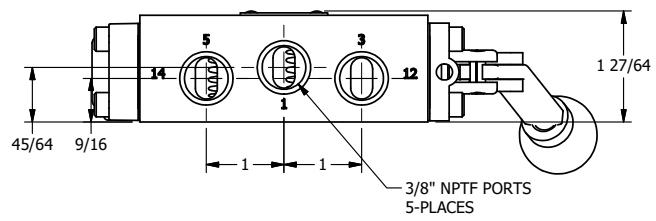

4

3

2

1

AAA
PRODUCTS
INTERNATIONAL

AAA PRODUCTS INTERNATIONAL
7114 Harry Hines Blvd
Dallas, TX 75235

TITLE: 3/8" SIDE PORT, LEVER, 2 POS,
RVRS SPR RTRN,
BNT LVR RGHT, 90D LVR

DRAWING NO.:
DIM_HA3BRR