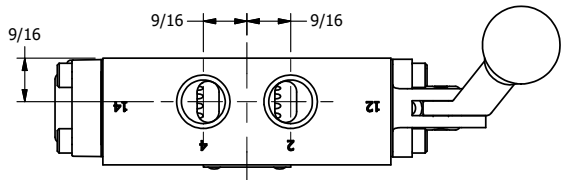

4

3

2

1

AAA
PRODUCTS
INTERNATIONAL

AAA PRODUCTS INTERNATIONAL
7114 Harry Hines Blvd
Dallas, TX 75235

TITLE: 3/8" SIDE PORT, LEVER, 2 POS,
RVRS SPR RTRN,
BNT LVR RGHT, 90D LVR

DRAWING NO.:
DIM_HA3BRR