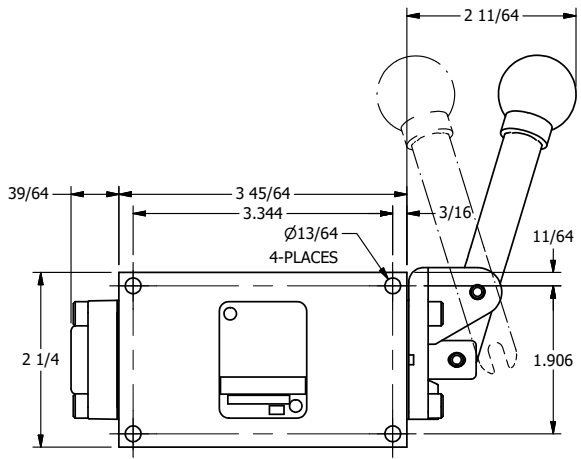

4

3

2

1

AAA
PRODUCTS
INTERNATIONAL

AAA PRODUCTS INTERNATIONAL
7114 Harry Hines Blvd
Dallas, TX 75235

TITLE: 3/8" SIDE PORT, LEVER, 2 POS,
RVRS SPR RTRN,
BNT LVR RGHT, 90D LVR

DRAWING NO.:
DIM_HA3BRR