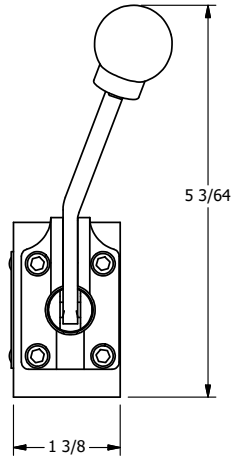

4

3

2

1

AAA
PRODUCTS
INTERNATIONAL

AAA PRODUCTS INTERNATIONAL
7114 Harry Hines Blvd
Dallas, TX 75235

TITLE: 3/8" SIDE PORT, LEVER, 2 POS,
RVRS SPR RTRN,
BNT LVR RGHT, 90D LVR

DRAWING NO.:
DIM_HA3BRR