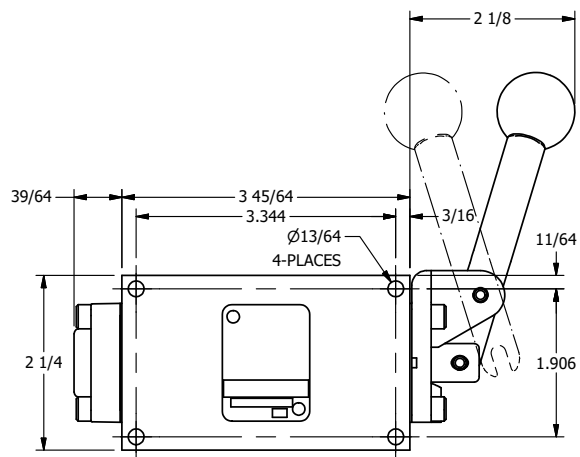

4

3

2

1

4

3

2

1

AAA
PRODUCTS
INTERNATIONAL

**AAA PRODUCTS
INTERNATIONAL**
7114 Harry Hines Blvd
Dallas, TX 75235

TITLE: 3/8" SIDE PORT, LEVER, 2 POS,
RVRS SPR RTRN, BNT LVR RT,
RED KNOB, 90D LVR

DRAWING NO.:
DIM_HA3BRJR