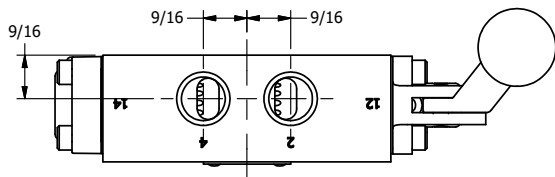

4

3

2

1

4

3

2

1

AAA
PRODUCTS
INTERNATIONAL

**AAA PRODUCTS
INTERNATIONAL**
7114 Harry Hines Blvd
Dallas, TX 75235

TITLE: 3/8" SIDE PORT, LEVER, 2 POS,
RVRS SPR RTRN, BNT LVR RT,
RED KNOB, 90D LVR

DRAWING NO.:
DIM_HA3BRJR