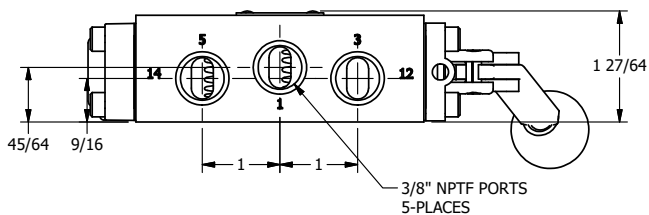

4

3

2

1

4

3

2

1

AAA
PRODUCTS
INTERNATIONAL

**AAA PRODUCTS
INTERNATIONAL**
7114 Harry Hines Blvd
Dallas, TX 75235

TITLE: 3/8" SIDE PORT, LEVER, 2 POS,
RVRS SPR RTRN, BNT LVR RT,
RED KNOB, 90D LVR

DRAWING NO.:
DIM_HA3BRJR