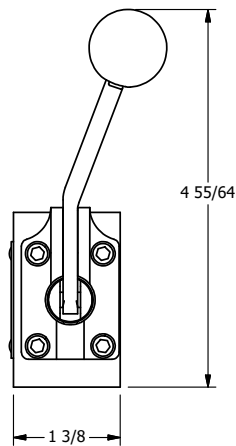

4

3

2

1

4

3

2

1

AAA
PRODUCTS
INTERNATIONAL

**AAA PRODUCTS
INTERNATIONAL**
7114 Harry Hines Blvd
Dallas, TX 75235

TITLE: 3/8" SIDE PORT, LEVER, 2 POS,
RVRS SPR RTRN, BNT LVR RT,
RED KNOB, 90D LVR

DRAWING NO.:
DIM_HA3BRJR