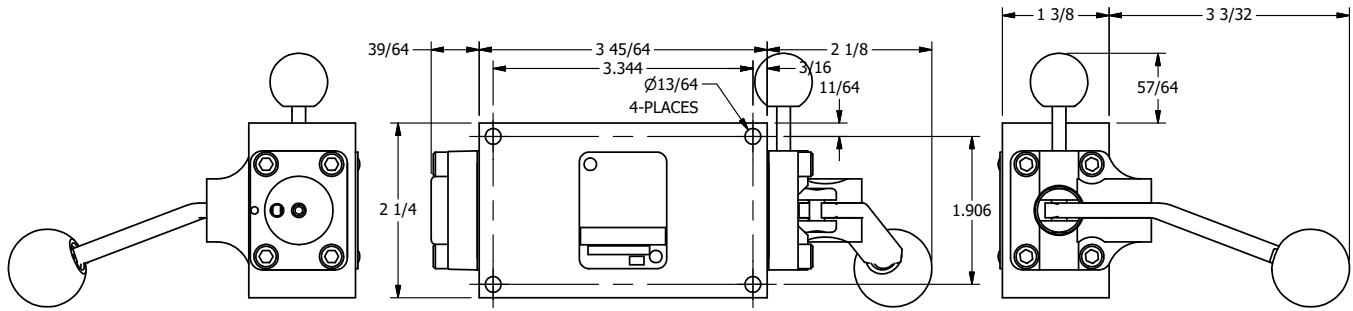

4

3

2

1

B

B

A

A

TITLE: 3/8" SIDE PORT, LEVER, 2 POS,  
RVRS SPR RTRN, BNT LVR RT  
PINLOCK A & C, RED KNOB, 180D LVR

DRAWING NO.:  
DIM\_HA3BREJT

THE INFORMATION CONTAINED WITHIN THIS DOCUMENT IS PROPRIETARY TO AAA PRODUCTS AND MAY NOT BE DISCLOSED WITHOUT PRIOR WRITTEN CONSENT