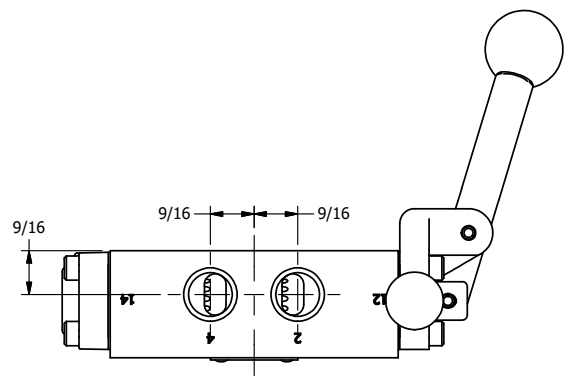

4

3

2

1

B

B

A

A

4

3

2

1

A

A

AAA
PRODUCTS
INTERNATIONAL

**AAA PRODUCTS
INTERNATIONAL**
7114 Harry Hines Blvd
Dallas, TX 75235

TITLE: 3/8" SIDE PORT, LEVER, 2 POS,
RVRS SPR RTRN, BNT LVR RT
PINLOCK A & C, RED KNOB, 180D LVR

DRAWING NO.:
DIM_HA3BREJT

THE INFORMATION CONTAINED WITHIN THIS DOCUMENT IS PROPRIETARY TO AAA PRODUCTS AND MAY NOT BE DISCLOSED WITHOUT PRIOR WRITTEN CONSENT