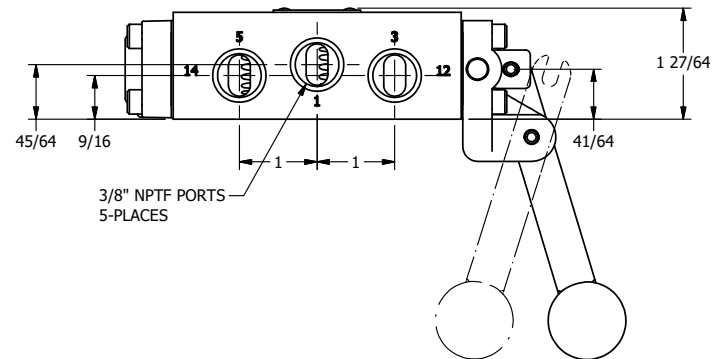

4

3

2

1

A

A

AAA
PRODUCTS
INTERNATIONAL

**AAA PRODUCTS
INTERNATIONAL**
7114 Harry Hines Blvd
Dallas, TX 75235

TITLE: 3/8" SIDE PORT, LEVER, 2 POS,
RVRS SPR RTRN, BNT LVR RT
PINLOCK A & C, RED KNOB, 180D LVR

DRAWING NO.:
DIM_HA3BREJT

THE INFORMATION CONTAINED WITHIN THIS DOCUMENT IS PROPRIETARY TO AAA PRODUCTS AND MAY NOT BE DISCLOSED WITHOUT PRIOR WRITTEN CONSENT