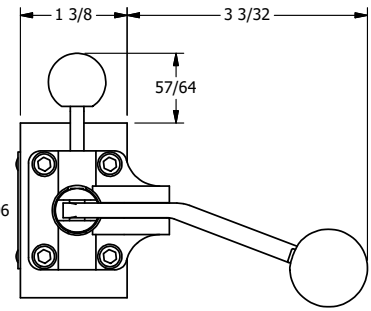

4

3

2

1

B

B

A

A

3/8" NPTF PORTS
5-PLACES

4

3

2

1

AAA
PRODUCTS
INTERNATIONAL

**AAA PRODUCTS
INTERNATIONAL**
7114 Harry Hines Blvd
Dallas, TX 75235

TITLE: 3/8" SIDE PORT, LEVER, 2 POS,
RVRS SPR RTRN, BENT LVR RT
PNLCK AC, HVY DTY, RD KNB, 180D LVR