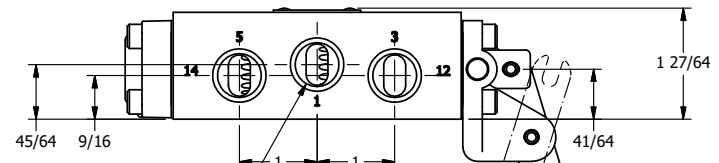

3/8" NPTF PORTS
5-PLACES

4

3

2

1

AAA
PRODUCTS
INTERNATIONAL

**AAA PRODUCTS
INTERNATIONAL**
7114 Harry Hines Blvd
Dallas, TX 75235

TITLE: 3/8" SIDE PORT, LEVER, 2 POS,
RVRS SPR RTRN, BENT LVR RT
PNLCK AC, HVY DTY, RD KNB, 180D LVR