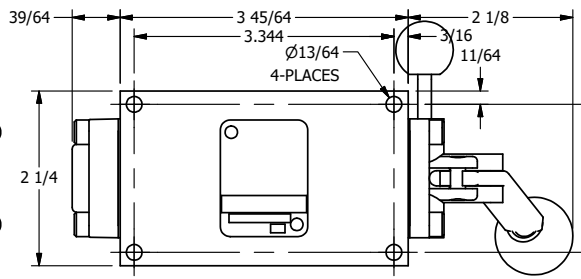

4

3

2

1

B

B

A

A

3/8" NPTF PORTS
5-PLACES

4

3

2

1

AAA
PRODUCTS
INTERNATIONAL

**AAA PRODUCTS
INTERNATIONAL**
7114 Harry Hines Blvd
Dallas, TX 75235

TITLE: 3/8" SIDE PORT, LEVER, 2 POS,
RVRS SPR RTRN, BENT LVR RT
PNLCK AC, HVY DTY, RD KNB, 180D LVR

DRAWING NO.:
DIM_HA3BREHJT

THE INFORMATION CONTAINED WITHIN THIS DOCUMENT IS PROPRIETARY TO AAA PRODUCTS AND MAY NOT BE DISCLOSED WITHOUT PRIOR WRITTEN CONSENT