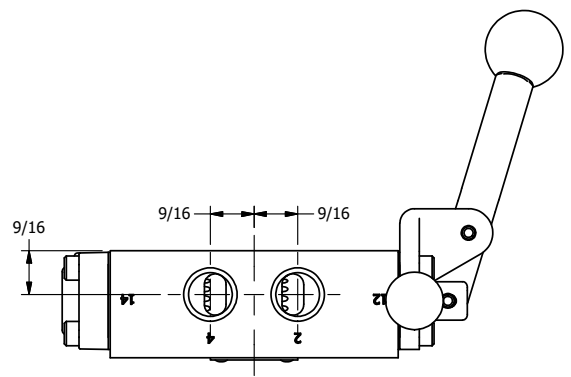

4

3

2

1

B

B

A

A

3/8" NPTF PORTS
5-PLACES

4

3

2

1

AAA
PRODUCTS
INTERNATIONAL

**AAA PRODUCTS
INTERNATIONAL**
7114 Harry Hines Blvd
Dallas, TX 75235

TITLE: 3/8" SIDE PORT, LEVER, 2 POS,
RVRS SPR RTRN, BENT LVR RT
PNLCK AC, HVY DTY, RD KNB, 180D LVR

DRAWING NO.:
DIM_HA3BREHJT

THE INFORMATION CONTAINED WITHIN THIS DOCUMENT IS PROPRIETARY TO AAA PRODUCTS AND MAY NOT BE DISCLOSED WITHOUT PRIOR WRITTEN CONSENT