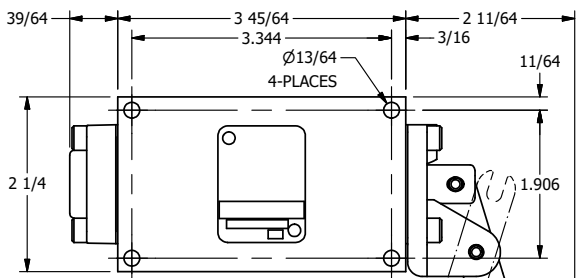

4

3

2

1

**AAA**  
PRODUCTS  
INTERNATIONAL

**AAA PRODUCTS  
INTERNATIONAL**  
7114 Harry Hines Blvd  
Dallas, TX 75235

TITLE: 3/8" SIDE PORT, LEVER, 2 POS,  
RVRS SPR RTRN,  
BNT LVR LFT, 270D LVR

DRAWING NO.:  
DIM\_HA3BLRT