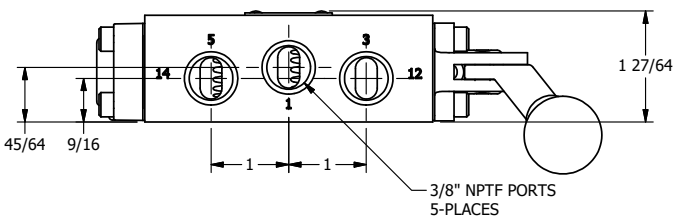

4

3

2

1

**AAA**  
PRODUCTS  
INTERNATIONAL

**AAA PRODUCTS  
INTERNATIONAL**  
7114 Harry Hines Blvd  
Dallas, TX 75235

TITLE: 3/8" SIDE PORT, LEVER, 2 POS,  
RVRS SPR RTRN,  
BNT LVR LFT, 270D LVR

DRAWING NO.:  
DIM\_HA3BLRT