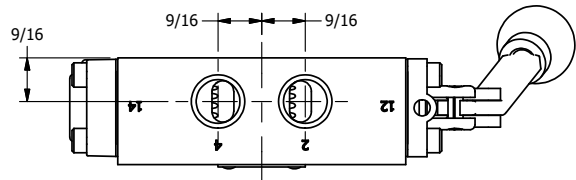

4

3

2

1

**AAA**  
PRODUCTS  
INTERNATIONAL

**AAA PRODUCTS  
INTERNATIONAL**  
7114 Harry Hines Blvd  
Dallas, TX 75235

TITLE: 3/8" SIDE PORT, LEVER, 2 POS,  
RVRS SPR RTRN,  
BNT LVR LFT, 270D LVR

DRAWING NO.:  
DIM\_HA3BLRT