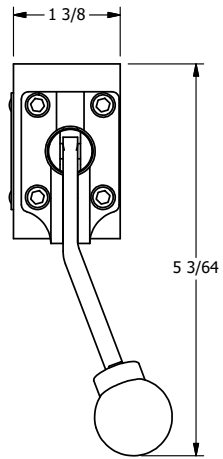

4

3

2

1

**AAA**  
PRODUCTS  
INTERNATIONAL

**AAA PRODUCTS  
INTERNATIONAL**  
7114 Harry Hines Blvd  
Dallas, TX 75235

TITLE: 3/8" SIDE PORT, LEVER, 2 POS,  
RVRS SPR RTRN,  
BNT LVR LFT, 270D LVR

DRAWING NO.:  
DIM\_HA3BLRT